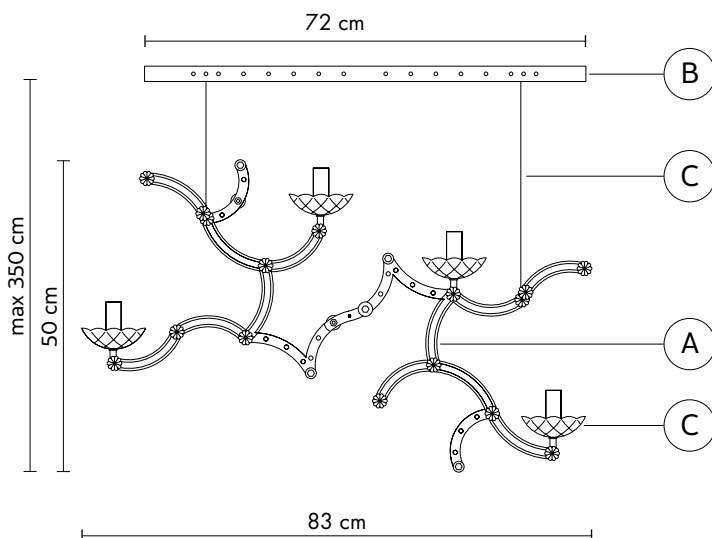

material artistic glass
colour transparent

BARRA TRAFORATA "B"

material metal
colour chrome (galvanic process)

ELECTRICAL CABLE "C"

colour transparent

ELECTRICAL SYSTEM

socket E14
source 4 x max 42W
energy class from E to A++

PACKAGING

n° cartons 1
net weight/kg 2,85
gross weight/kg 5
packaging/cm 92x61x13,5

LIGHT EMISSION

unidirectional

 direct
 filtered
 indirect
 absence

COMPLIANT WITH

IEC 60598-1:2014
EN 60598-1:2015

degree of protection IP20
bulb not provided