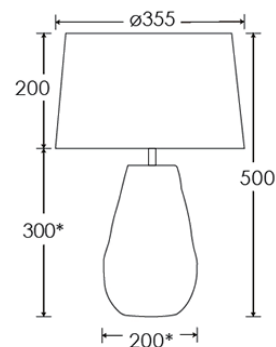

HEATHFIELD & CO

PRODUCT SPECIFICATION SHEET

Table Lamp | ANYA CLEAR

LAMP BASE

Material: Glass
Finish shown: Clear
Metalwork: Polished Chrome
Code: TL-ANYA-CHRO-CLER

LAMPSHADE AS SHOWN

14" Sloped Oval Gilt Satin
Shade code: SH-14-SLOV
Shade lining: White PVC

LAMPING

1 x E27 Lampholder - 60W max. LED bulb recommended.

WARRANTY

12 Months

FINISHING NOTE

All our glasswork is hand blown and will vary from piece to piece - variations in form and proportion. Colour formation, pattern and finishing details are unique to each lamp and it is part of the charm that no two products are exactly the same.

Dimensions in mm and approximate
*The glass is individually free blown and shall vary slightly in sizes.

H&CO

Decorative lighting
for beautiful spaces

www.heathfield.co.uk | + 44 (0) 1732 350450 | sales@heathfield.co.uk