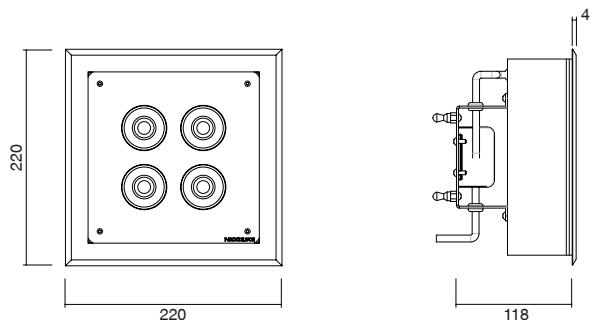

- *Proiettore LED quadrato a pozzetto*
- *Corpo in alluminio tornito dal pieno lega 6082 con trattamento superficiale di protezione e successiva verniciatura in polvere di poliestere resistente agli agenti atmosferici, alla corrosione ed alle nebbie saline*
- *Cornice esterna in acciaio inox AISI 316L spazzolata*
- *Vetro di sicurezza temperato con bordi molati, extrachiario ed antiriflesso resistente agli shock termici*
- *Pressacavo in plastica resistente agli agenti atmosferici, alla corrosione ed alle nebbie saline. Guarnizioni in silicone*
- *Alimentatore esterno IP67 incluso*
- *Connettore IP68 per la connessione fra proiettore ed alimentatore incluso*
- *Controcassa per installazione inclusa. Senza viti visibili*
- *Installazione in un'unica fase senza la necessità di aprire l'apparecchiatura*
- *Temperatura ambiente massima ammissibile +35°C*

HOUSING/ CONTROCASSA