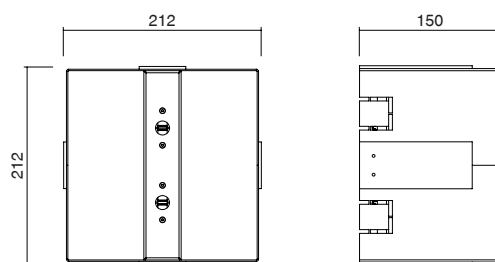

- *Proiettore LED quadrato a pozzetto*
- *Corpo in alluminio tornito dal pieno lega 6082 con trattamento superficiale di protezione e successiva verniciatura in polvere di poliestere resistente agli agenti atmosferici, alla corrosione ed alle nebbie saline*
- *Cornice esterna in acciaio inox AISI 316L spazzolata*
- *Vetro di sicurezza temperato con bordi molati, extrachiario ed antiriflesso resistente agli shock termici*
- *Pressacavo in plastica resistente agli agenti atmosferici, alla corrosione ed alle nebbie saline. Guarnizioni in silicone*
- *Alimentatore esterno IP67 incluso*
- *Connettore IP68 per la connessione fra proiettore ed alimentatore incluso*
- *Controcassa per installazione inclusa. Senza viti visibili*
- *Installazione in un'unica fase senza la necessità di aprire l'apparecchiatura*
- *Temperatura ambiente massima ammissibile +35°C*

HOUSING/ CONTROCASSA