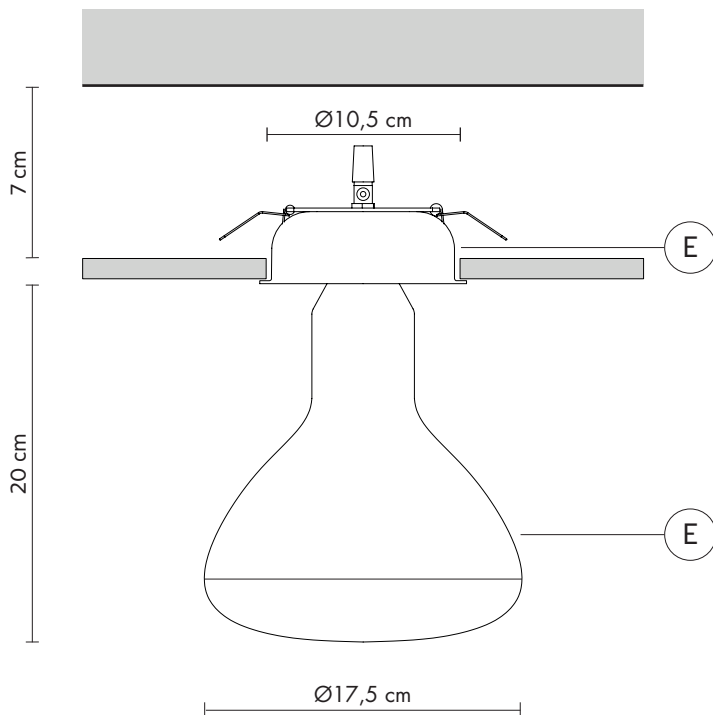

RECESSED CEILING CUP "E"

material metal
colour matt black

ELECTRICAL SYSTEM

source LED
8,6W, 940lumen, 3000K
class A+

PACKAGING

nr. of collis 1
net weight/kg 0,9
gross weight/kg 1,45
packaging/cm 24x24x39

EMISSION OF LIGHT

one directional

direct
filtered
indirect
none

CERTIFICATION

IEC 60598-1:2008
EN 60598-1:2008 + A11:2009

IP rate IP20
LED equipped

COLLECTION

available also as: suspension lamp and wall lamp

FR123 1T INT FR123 2F INT FR123 2T INT FR123 3F INT FR123 3T INT