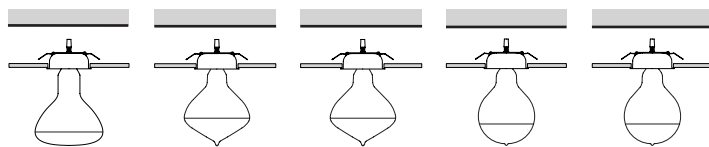

RECESSED CEILING CUP "E"

material metal
colour matt black

ELECTRICAL SYSTEM

source LED
8,6W, 940lumen, 3000K
class A+

PACKAGING

nr. of collis 1
net weight/kg 0,9
gross weight/kg 1,45
packaging/cm 24x24x39

EMISSION OF LIGHT

one directional

direct
filtered
indirect
none

CERTIFICATION

IEC 60598-1:2008
EN 60598-1:2008 + A11:2009

IP rate IP20
LED equipped

COLLECTION

available also as: suspension lamp and wall lamp

FR123 1T INT FR123 2F INT FR123 2T INT FR123 3F INT FR123 3T INT