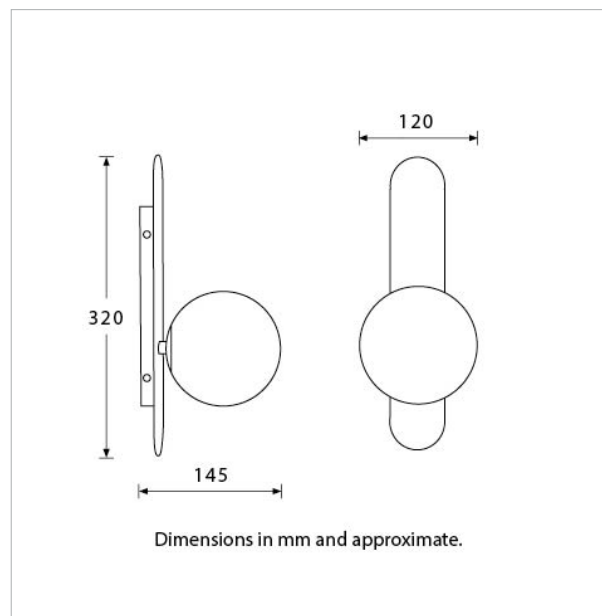

H&
CO

LIGHT BEYOND DESIGN