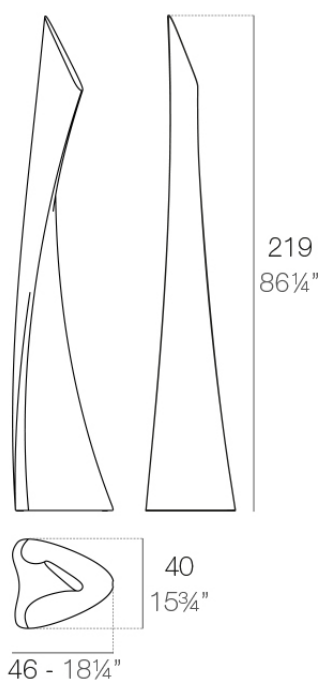

## Description

Made of polyethylene resin by rotational moulding. 100% Recyclable. Item suitable for indoor and outdoor use. Available in different finishes.

Weight: 20 Kg

WING Lámpara  
WING Lamp