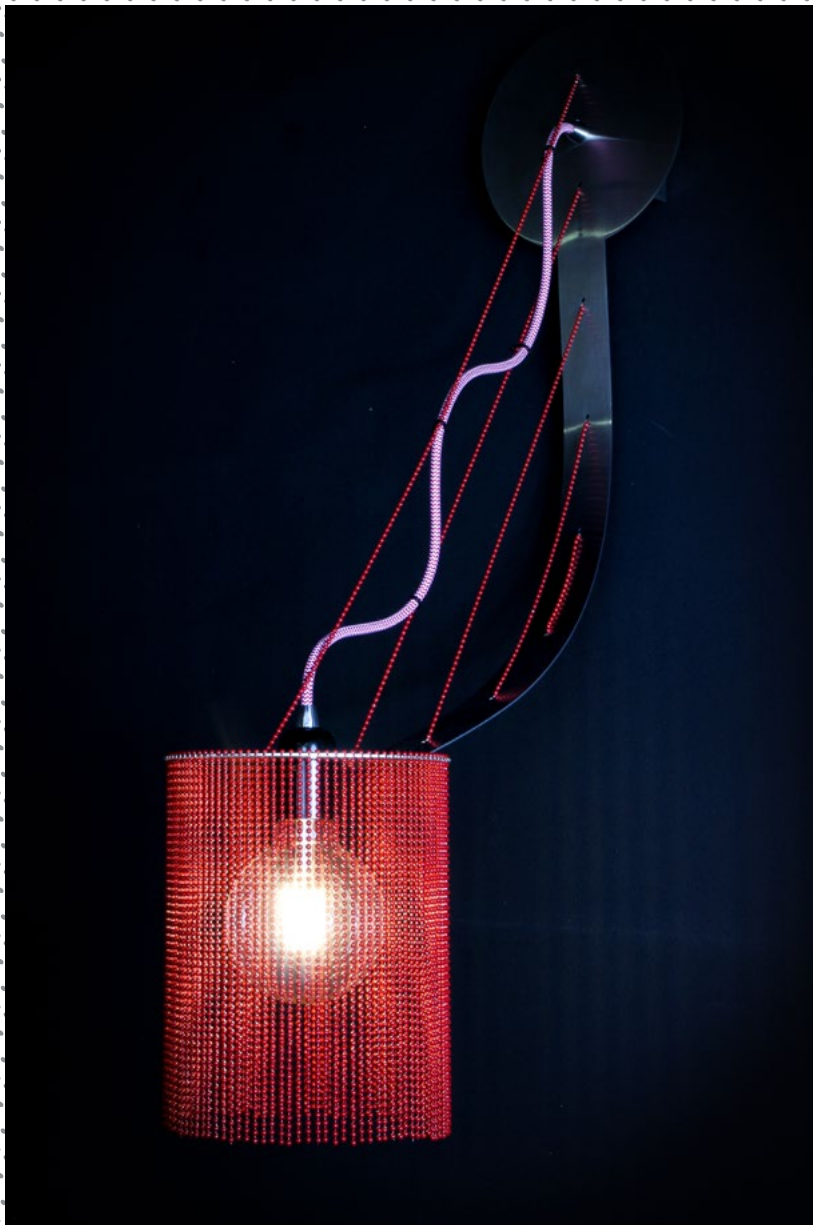

2 FOLDED CIRCLES | LANGARM - WALL SCONCE - 170 | LANGARM-170-WS

DESCRIPTION

An original new design with a projecting arm reminiscent of a suspension bridge. Illuminated by 1x G9 Halogen/LED bulb within pyrex glass cylindrical diffuser with OR by 1x E26/27 vintage style LED bulb.

PRODUCT SIZE

SHADE SIZE: 170 X 525W MM / TOTAL HEIGHT: 710MM

PACKAGING DIMENSIONS

310MM(W) X 800MM(L) X 340MM(H)

LAMP TYPE & NO

1 X G9-HALOGEN 18-40 WATT LAMPS (40W) OR 1X G9-2.5W LEDS. OR 1 X E12/14 OR E26/27 LED

* METALLIC

CUSTOMISE DIMENSIONS

A

B

LAMP TYPE

QUANTITY

ADDITIONAL COMMENTS

WEB LINK 