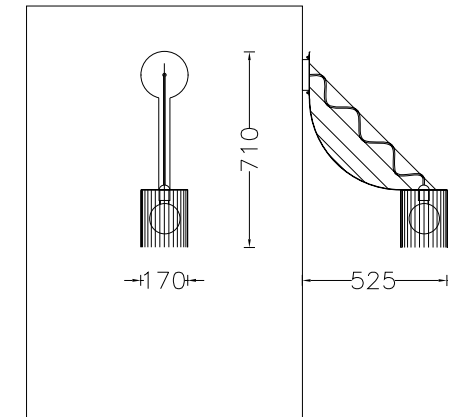

PRODUCT SIZE

SHADE SIZE: 170 X 525W MM / TOTAL HEIGHT: 710MM

PACKAGING DIMENSIONS

310MM(W) X 800MM(L) X 340MM(H)

LAMP TYPE & NO

1 X G9-HALOGEN 18-40 WATT LAMPS (40W) OR 1X G9-2.5W LEDS. OR 1 X E12/14 OR E26/27 LED

CLASS II
IP RATING 54
QC RATING 21

 VOLTAGE RANGE
110-240V

PRODUCT MARKS & RATINGS

WEIGHT 3KG
PACKED 5KG WEIGHT

TECHNICAL DRAWING

INTERACT

SELECT COLOUR

- SILVER *
- BRASS *
- COPPER *
- SMOKE *
- MIXED METALIC *
- RUST *
- WHITE
- RED
- BLACK

* METALLIC

CUSTOMISE DIMENSIONS

A

B

LAMP TYPE

QUANTITY

ADDITIONAL COMMENTS

WEB LINK 