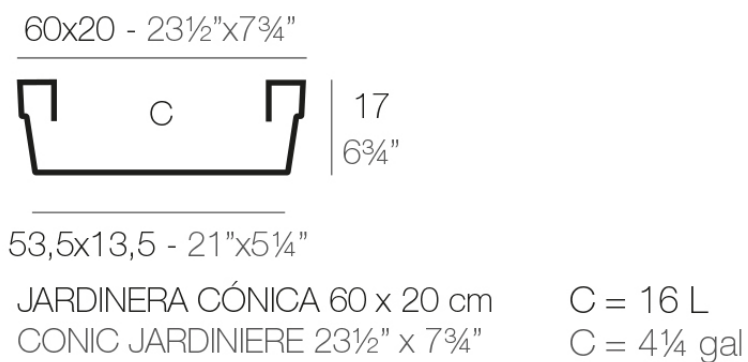

## Description

Pot made of polyethylene resin by rotational moulding. 100% Recyclable. Item suitable for indoor and outdoor use. Available in different finishes.

Weight: 0.35 Kg