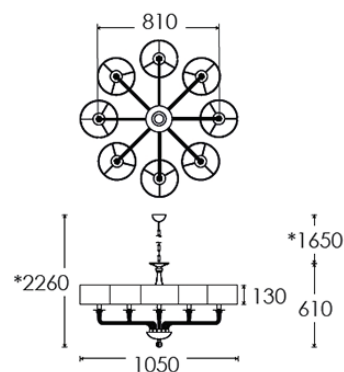

HEATHFIELD & CO

PRODUCT SPECIFICATION SHEET

Pendant | CZARINA 8 ARM GOLD

PENDANT

Material: Glass
Finish shown: Gold
Metalwork: Gold
Code: PD-CZAR-BRSS-OGLD-8LT

LAMPSHADE AS SHOWN

8" Flat Drum Pebble Silk
Shade code: SH-08-FLDR
Shade lining: Gold PVC

FLEX

1.5 metres of Gold PVC cable.

SWITCHING & PLUG

Hardwired

WEIGHT

8.5 kg approx.

WARRANTY

12 Months

LAMPING

8 x E27 Lampholder - 25W max. LED bulb recommended.

FIXING NOTE

It is the buyer's responsibility to ensure that suitable fixings are used.

FINISHING NOTE

All our glasswork is hand blown and will vary from piece to piece - variations in form and proportion. Colour formation, pattern and finishing details are unique to each lamp and it is part of the charm that no two products are exactly the same.

Dimensions in mm and approximate
*Adjustable flex and chain length

H&CO

Decorative lighting
for beautiful spaces

www.heathfield.co.uk | + 44 (0) 1732 350450 | sales@heathfield.co.uk

Unit 1, Priory Road, Tonbridge, Kent, TN9 2AF, United Kingdom