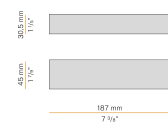

YDV.024.060.A01

LED driver, 60W 24V DC.