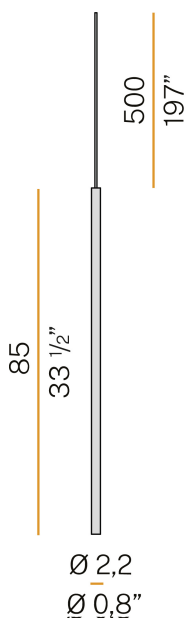

PANZERI

To-be

24V DC
M02521.085.0510

 gold leaf

DIRECT
LIGHT

Data sheet

CODE	M02521.085.0510
SYSTEM POWER CONSUMPTION	2,8W
EFFICACY	90.5lm/W
LIGHT SOURCE	LED
LIGHT SOURCE LIFETIME	L70 (B50) 60.000h
COLOUR TEMPERATURE	2700K Ra>90
LIGHT DISTRIBUTION	diffused
POWER SUPPLY	24V DC
DRIVER	remote not included
NOMINAL LUMINOUS FLUX	270lm
LUMEN OUTPUT	181lm
EFFICIENCY	67%
WEIGHT	0,64 Kg
PROTECTION DEGREE	IP40
COLOUR TOLLERANCES	SDCM 3
PACKING DIMENSIONS	5,0 x 105,0 x 10,0 cm

Multiple suspension lighting fixture for interiors, with direct light emission. Extruded aluminium structure in white, mat black, bronze or mat brass polyacrylic paint or with gold leaf coating. Extruded aluminium heat sink. Modelled polycarbonate diffuser with opaline finish. Turned brass end cap in polyacrylic paint. 5m (196,9") long suspension and power cable in transparent PVC. Provided without power canopy, complete with cable clamp on the cable's free extremity.

Technical drawing

Polar diagram

PANZERI

To-be

Accessories / power supply

XM100/24 DIM

LED driver, 100W 24V DC, DALI/Push DIM dimmable.

XM150/24 DIM