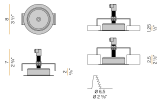

PANZERI

To-be

Accessories / power supply and fixing

XM9201-01

Recessed canopy for electric cable suspensions. Suitable for 24V fixtures: remote driver 24V needed.