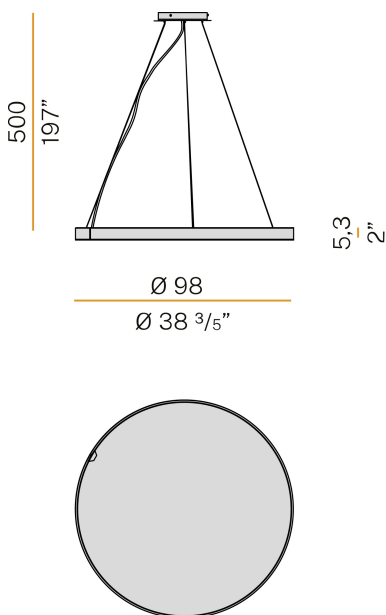

PANZERI

Arena Acoustic

220-240V AC dimmable (DALI/Push DIM)

L04617.100.0502

bronze

Data sheet

CODE	L04617.100.0502
SYSTEM POWER CONSUMPTION	51W
EFFICACY	28.12lm/W
LIGHT SOURCE	LED
LIGHT SOURCE LIFETIME	L70 (B50) 60.000h
COLOUR TEMPERATURE	2700K Ra>90
LIGHT DISTRIBUTION	diffused
POWER SUPPLY	220-240V AC
FREQUENCY	50/60Hz
ELECTRICAL CONFIGURATION	dimmable (DALI/Push DIM)
DRIVER	integrated included
NOMINAL LUMINOUS FLUX	5670lm
LUMEN OUTPUT	1434lm
EFFICIENCY	25.3%
WEIGHT	5,80 Kg
PROTECTION DEGREE	IP20
COLOUR TOLLERANCES	SDCM 3
PACKING DIMENSIONS	0,0 x 0,0 x 0,0 cm

Suspension lighting fixture for interiors, with direct light emission. Bended extruded aluminium structure in white, black, bronze, mat brass or titanium polyacrylic paint. Sound absorbing PET panel in basalt colour with sound absorption Class C for reducing up to 70% of reverberated sound (NRC 0,7) and fire rating Group 1 ISO 9705. Extruded polycarbonate diffuser with opaline finish. 5m (196,9") long steel suspension cables. 5m (196,9") long power cable in transparent PVC. Power canopy with pickled sheet metal ceiling bracket and covering in white, black, bronze, mat brass or titanium polyacrylic paint.

Technical drawing

Polar diagram