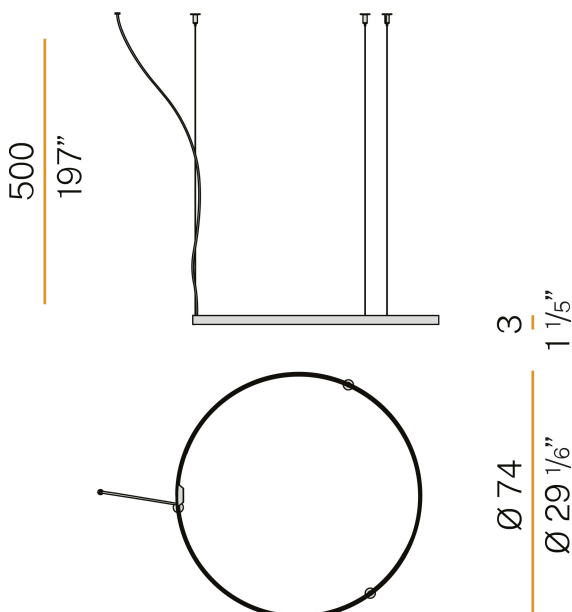

### Data sheet

CODE	M03330.075.0410
SYSTEM POWER CONSUMPTION	36W
EFFICACY	84.97lm/W
LIGHT SOURCE	LED
LIGHT SOURCE LIFETIME	L70 (B50) 60.000h
COLOUR TEMPERATURE	3000K Ra>90
LIGHT DISTRIBUTION	diffused
POWER SUPPLY	24V DC
DRIVER	remote not included
NOMINAL LUMINOUS FLUX	4252lm
LUMEN OUTPUT	3059lm
EFFICIENCY	71.9%
WEIGHT	1,12 Kg
PROTECTION DEGREE	IP20
COLOUR TOLLERANCES	SDCM 3
PACKING DIMENSIONS	83,0 x 83,0 x 10,0 cm

### Technical drawing

3.8  
1 1/2"

32.5  
12 1/4"