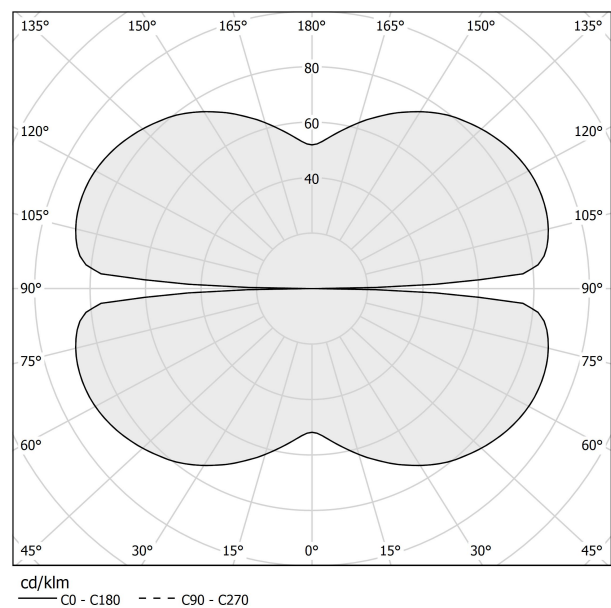

### Data sheet

CODE	M03330.075.0410
SYSTEM POWER CONSUMPTION	36W
EFFICACY	84.97lm/W
LIGHT SOURCE	LED
LIGHT SOURCE LIFETIME	L70 (B50) 60.000h
COLOUR TEMPERATURE	3000K Ra>90
LIGHT DISTRIBUTION	diffused
POWER SUPPLY	24V DC
DRIVER	remote not included
NOMINAL LUMINOUS FLUX	4252lm
LUMEN OUTPUT	3059lm
EFFICIENCY	71.9%
WEIGHT	1,12 Kg
PROTECTION DEGREE	IP20
COLOUR TOLLERANCES	SDCM 3
PACKING DIMENSIONS	83,0 x 83,0 x 10,0 cm

### Technical drawing

### Polar diagram