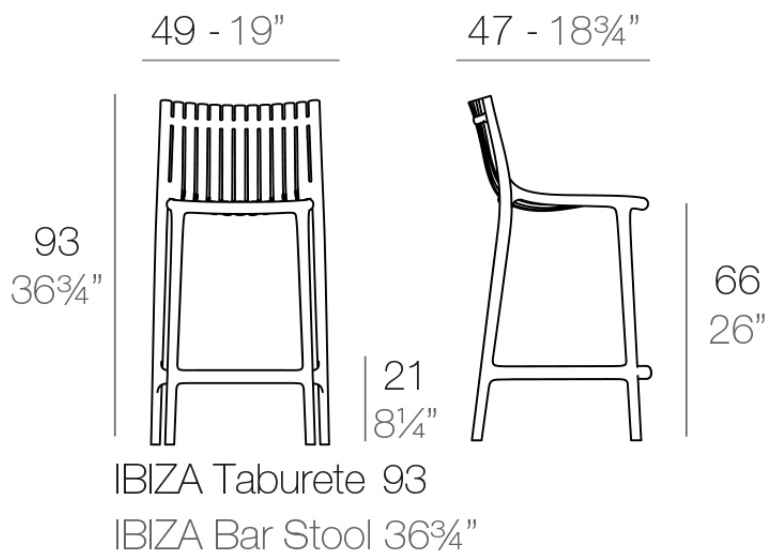

Products / Stools & Ottomans / Ibiza Counter Stool 64,5 Cm

Ibiza counter stool 64,5 cm

by Eugeni Quitllet

“Every idea comes from the light and the sea as life does. . .

From the ephemeral beauty of a season to an everlasting piece to keep this moment of a dream in a permanent frame.

by Eugeni Quitllet

Info

Description

Made of injected polypropylene with fiber glass. Stackable. Available in several colors. Item suitable for indoor and outdoor use.

Weight: 6 Kg

Finishes

finishes

BASIC PP
Ref. 65051