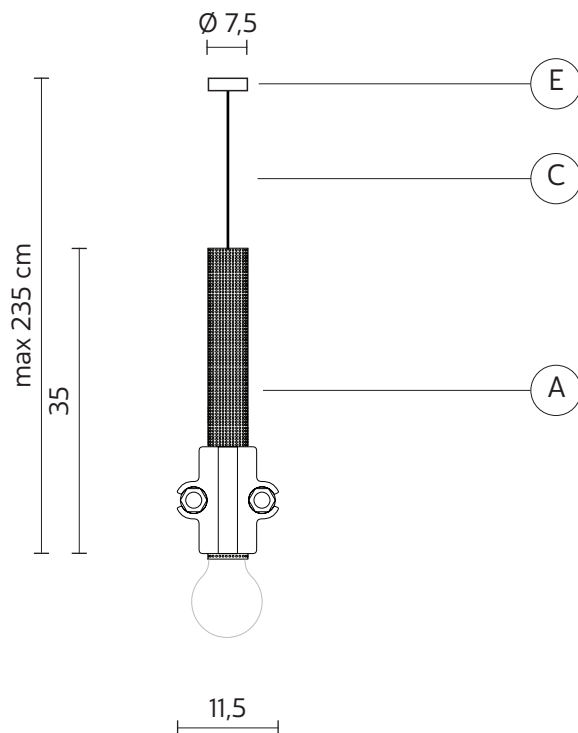

socket
source
energy class

E27
max 1x77w
from E to A++

PACKAGING

nr. of collis
net weight/kg
gross weight/kg
packaging/cm

1
1,7
2
32x25x32

EMISSION OF LIGHT

one-directional

direct
filtered
indirect
none

CERTIFICATION

IEC 60598-1:2008
EN 60598-1:2008 + A11:2009

IP rate
bulb

IP20
optional

item number **700L**
decorative bulb
E27 - 25w - ≤ 60 lumen
class E

these items are special, decorative bulbs not for illumination purposes