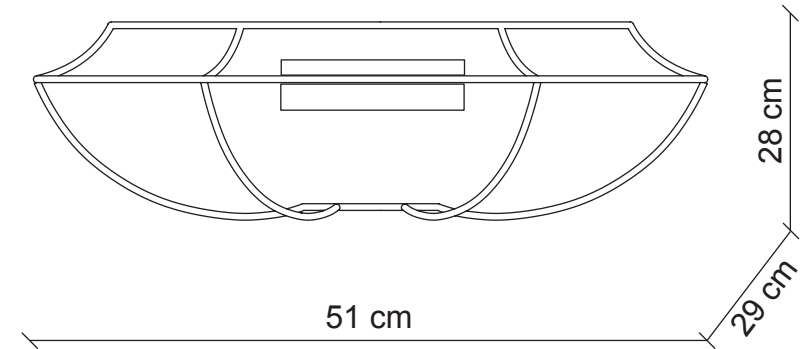

PATRIZIAGARGANTI

Firenze

The soul light

Nana Collection

3 lights wall lamp

Crystals	Finish
	 polished nickel
	 gold plated

PG446

PG447

3x
40W E14
not supplied

Kg 3
m³ 0,19