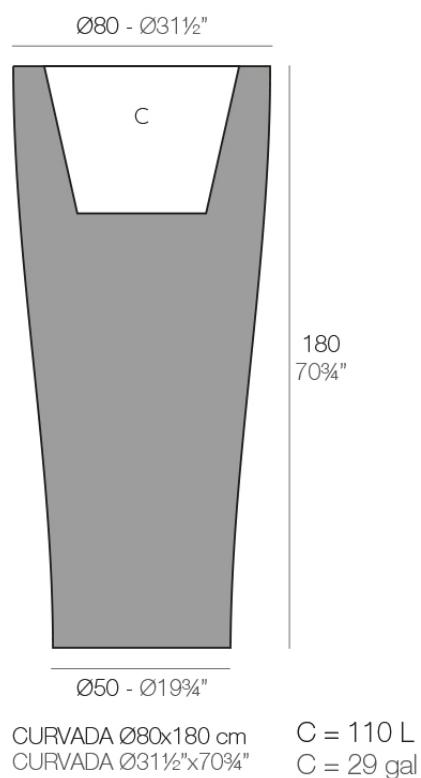

Info

Description

Pot made of polyethylene resin by rotational moulding. 100% Recyclable. Item suitable for indoor and outdoor use. Available in different finishes.

Weight: 29 Kg

Finishes

finishes

BASIC

Ref. 42180A