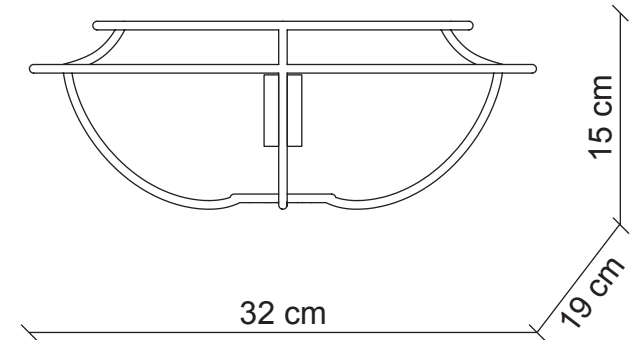

PATRIZIAGARGANTI

Firenze

The soul light

Nana Collection

1 light wall lamp

Crystals	Finish
	 polished nickel
	 gold plated

PG448

PG449

1x
40W E14
not supplied

Kg 1,3
m³ 0,08