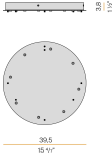

Technical drawing

Polar diagram

PANZERI

Brooklyn Round

Accessories / power supply

XM150/24 DIM

LED driver, 150W 24V DC, DALI/Push DIM dimmable.

XM60/24 DIM

LED driver, 60W 24V DC, DALI/Push DIM dimmable.

PANZERI

Brooklyn Round

Accessories / power supply and fixing

XM23102.538.0099

Canopy for power supply with 8 outputs and to join 7 steel cables, for up to 8 Brooklyn Round models maximum.

PANZERI

Brooklyn Round

Accessories / fixing

XM231/23202L

Plate for multiple suspensions.