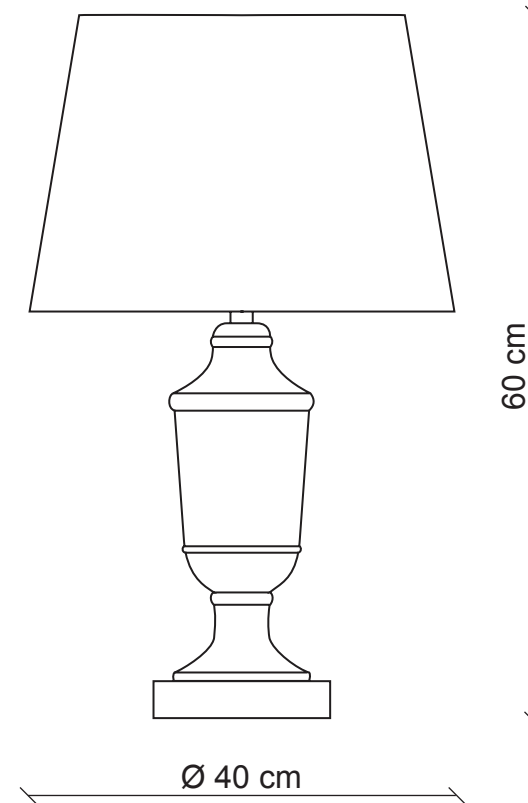

PATRIZIAGARGANTI

Firenze

BAGA XXI Century
LOVELY LIGHT

art. CM552

1 light Ceramic table lamp

Finish: Red with silver details

Lampshades: Ivory and red taffeta

Ø 36x26
H. 26

1x
100W E27
not supplied

m³ 0,22
Kg 2,1