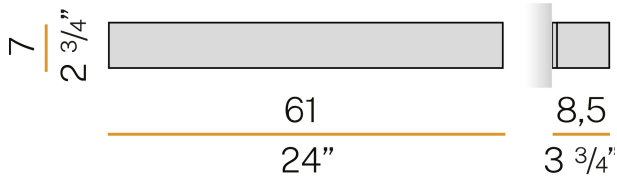

Technical drawing