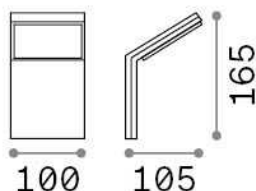

Source info

Integrated source	Integrated LED module
Replaceable source	No
Power	9 W
Emission	Direct
Max consumption	max 9,00 W
Features LED	LED SMD
CCT LED	4000 K
Duration LED (t. 25°C)	30000 h
CRI	> 80
Light beam	120°
Light beam flux	1100 lm
Useful light flux	820 lm