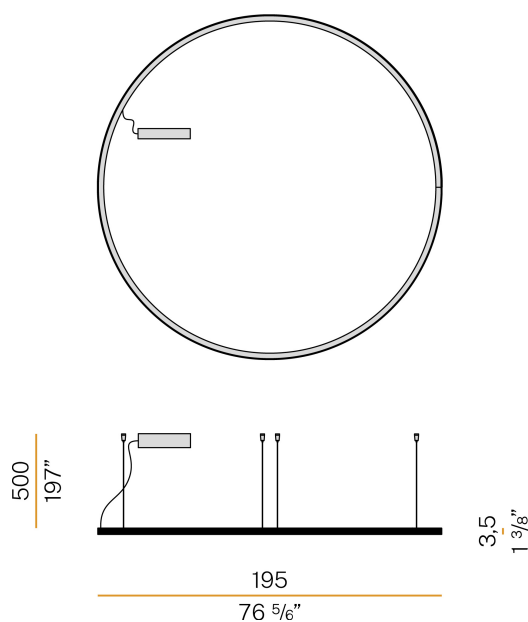

PANZERI

Brooklyn Round

220-240V AC dimmable (DALI/Push DIM)

L23202.360.0402

● black

Data sheet

CODE	L23202.360.0402
SYSTEM POWER CONSUMPTION	109W
EFFICACY	54.4lm/W
LIGHT SOURCE	LED
LIGHT SOURCE LIFETIME	L80 (B20) 80.000h
COLOUR TEMPERATURE	3000K Ra>90
LIGHT DISTRIBUTION	diffused
POWER SUPPLY	220-240V AC
FREQUENCY	50/60Hz
ELECTRICAL CONFIGURATION	dimmable (DALI/Push DIM)
DRIVER	integrated included
NOMINAL LUMINOUS FLUX	13680lm
LUMEN OUTPUT	5931lm
EFFICIENCY	43.4%
WEIGHT	5.78 Kg
PROTECTION DEGREE	IP40
COLOUR TOLLERANCES	SDCM 3
GLOW WIRE TEST PERFORMANCE	850°
PACKING DIMENSIONS	200,0 x 200,0 x 11,0 cm

Suspension lighting fixture for interiors, with direct light emission. Bended extruded aluminium structure in white, black or mat brass polyacrylic paint. Extruded polycarbonate diffuser with opaline finish. Suspension kit with griplocks and 5m (196,9") long steel cables. 5m (196,9") long power cable in transparent PVC. Power canopy with pickled sheet metal ceiling bracket and covering in white polyacrylic paint.

Technical drawing

Polar diagram

PANZERI

Brooklyn Round

Accessories / power supply

XM150/24 DIM

LED driver, 150W 24V DC, DALI/Push DIM dimmable.

PANZERI

XM231/23202L

Plate for multiple suspensions.