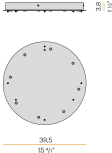

PANZERI

Brooklyn Round

Accessories / power supply and fixing

XM23102.538.0099

Canopy for power supply with 8 outputs and to join 7 steel cables, for up to 8 Brooklyn Round models maximum.