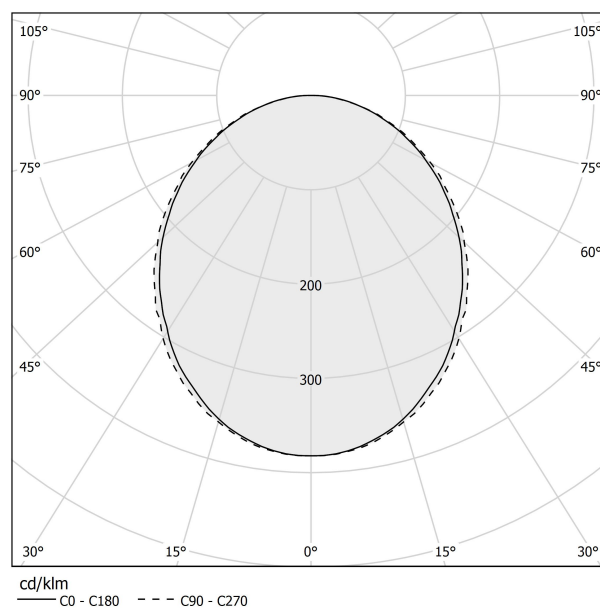

Polar diagram