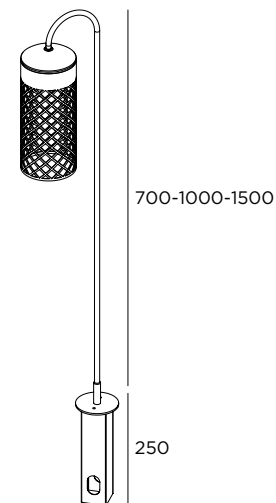

GARDEN AND POETRY
2022.01

inverlight[®]
STAINLESS LIGHTING SOLUTIONS

Mantra fix

LED 7W / 700lm / 24V / H 700 mm

MAF1H1 ■ ■ ■ ■

LED 7W / 700lm / 24V / H 1000 mm

MAF1H2 ■ ■ ■ ■

LED 7W / 700lm / 24V / H 1500 mm

MAF1H3 ■ ■ ■

LED 7W / 700lm / 220/240V / H 700 mm

MAF2H1 ■ ■ ■ ■

LED 7W / 700lm / 220/240V / H 1000 mm

MAF2H2 ■ ■ ■ ■

LED 7W / 700lm / 220/240V / H 1500 mm

MAF2H3 ■ ■ ■

■ LED color

Mantra fix

CE LED IP65 IK08 24V / 220-240V

Stainless steel AISI 316L

Indirect light

Fixing to the ground with housing in stainless steel

Opal polycarbonate diffuser

inverlight
FRANCESCO CASARINO SOCIETÀS P.A.S.