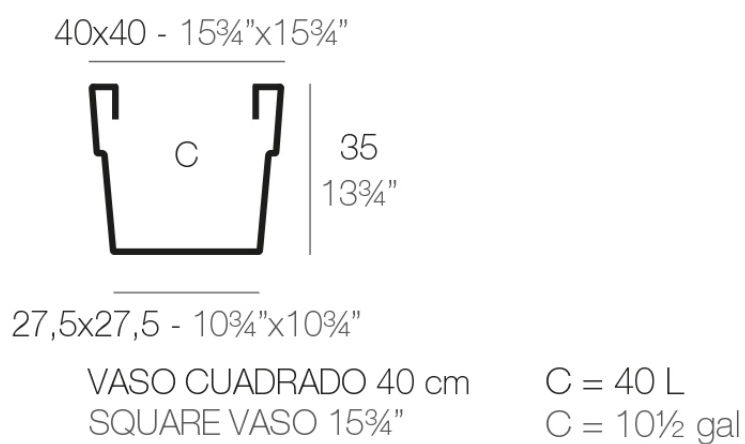

Info

Description

Pot made of polyethylene resin by rotational moulding. 100% Recyclable. Item suitable for indoor and outdoor use. Available in different finishes.

Weight: 0.58 Kg

Finishes

finishes

SIMPLE

Ref. 41540