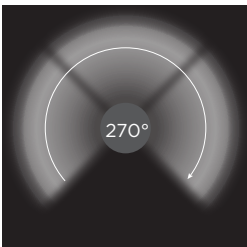

601709	SECTOR 1000 01 - 6 WATT 220-240V 50-60 HZ		
light source*	light beam options	lumen output (lm)	lumin. efficacy (lm/w)
3000°K warm-white			
high power led	90°	533	88.83
4000°K neutral-white			
high power led	90°	550	91.66

Colors options

- Textured Grey RAL 9006
- Anthracite Grey RAL 7016
- Matt Black (on request)

601710	SECTOR 1000 02 - 12 WATT 220-240V 50-60 HZ		
light source*	light beam options	lumen output (lm)	lumin. efficacy (lm/w)
3000°K warm-white			
high power led	180° or 90° + 90°	1.067	88.92
4000°K neutral-white			
high power led	180° or 90° + 90°	1.100	91.66

Colors options

- Textured Grey RAL 9006
- Anthracite Grey RAL 7016
- Matt Black (on request)

601711	SECTOR 1000 03 - 18 WATT 220-240V 50-60 HZ		
light source*	light beam options	lumen output (lm)	lumin. efficacy (lm/w)
3000°K warm-white			
high power led	270°	1.600	88.88
4000°K neutral-white			
high power led	270°	1.650	91.66

Colors options

- Textured Grey RAL 9006
- Anthracite Grey RAL 7016
- Matt Black (on request)

601712	SECTOR 1000 04 - 24 WATT 220-240V 50-60 HZ		
light source*	light beam options	lumen output (lm)	lumin. efficacy (lm/w)
3000°K warm-white			
high power led	360°	2.134	88.91
4000°K neutral-white			
high power led	360°	2.200	91.66