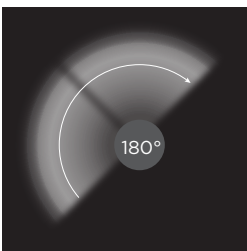

601709-12

SECTOR 1000

1.000mm height bollard, round shape, for outdoor surface installation, from 1 to 4 light window, phospho-chromatised and polyester powder coated extruded copper-free aluminium body, opaline tempered glass, moulded silicone gasket and stainless steel screws. Built-in LED driver 220-240V 50-60Hz, with NR. 1 x CREEXHP70 LED. IP66 rating.

601709	SECTOR 1000 01 - 6 WATT 220-240V 50-60 HZ		
light source*	light beam options	lumen output (lm)	lumin. efficacy (lm/w)
3000°K warm-white			
high power led	90°	533	88.83
4000°K neutral-white			
high power led	90°	550	91.66

Colors options

- Textured Grey RAL 9006
- Anthracite Grey RAL 7016
- Matt Black (on request)

601710	SECTOR 1000 02 - 12 WATT 220-240V 50-60 HZ		
light source*	light beam options	lumen output (lm)	lumin. efficacy (lm/w)
3000°K warm-white			
high power led	180° or 90° + 90°	1.067	88.92
4000°K neutral-white			
high power led	180° or 90° + 90°	1.100	91.66

Colors options

- Textured Grey RAL 9006
- Anthracite Grey RAL 7016
- Matt Black (on request)

601711	SECTOR 1000 03 - 18 WATT 220-240V 50-60 HZ		
light source*	light beam options	lumen output (lm)	lumin. efficacy (lm/w)
3000°K warm-white			
high power led	270°	1.600	88.88
4000°K neutral-white			
high power led	270°	1.650	91.66