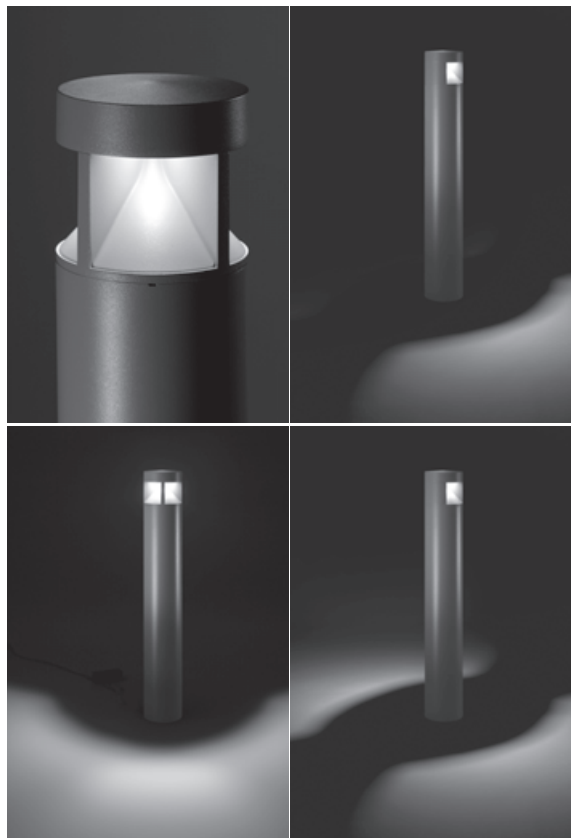

601709-12

SECTOR 1000

1.000mm height bollard, round shape, for outdoor surface installation, from 1 to 4 light window, phospho-chromatised and polyester powder coated extruded copper-free aluminium body, opaline tempered glass, moulded silicone gasket and stainless steel screws. Built-in LED driver 220-240V 50-60Hz, with NR. 1 x CREEXHP70 LED. IP66 rating.

AC053 - Base Plate

Technical features

Technical data

IP Rating	IP66
IK Rating	IK10
Material	High corrosion resistance extruded copper-free aluminum body
Coating	Polyester powder coating with phosphochromating pre-finish
Screws	Stainless steel
Transformer	Electrical power supply 220/240V 50/60Hz built-in
Gasket	Silicone rubber
Glass	Tempered
Power cable:	1 meter included
Gross weight	Kg 8,00

601709	SECTOR 1000 01 - 6 WATT 220-240V 50-60 HZ		
light source*	light beam options	lumen output (lm)	lumin. efficacy (lm/w)
3000°K warm-white			
high power led	90°	533	88.83
4000°K neutral-white			
high power led	90°	550	91.66

Colors options

- Textured Grey RAL 9006
- Anthracite Grey RAL 7016
- Matt Black (on request)

601710	SECTOR 1000 02 - 12 WATT 220-240V 50-60 HZ		
light source*	light beam options	lumen output (lm)	lumin. efficacy (lm/w)
3000°K warm-white			
high power led	180° or 90° + 90°	1.067	88.92
4000°K neutral-white			
high power led	180° or 90° + 90°	1.100	91.66