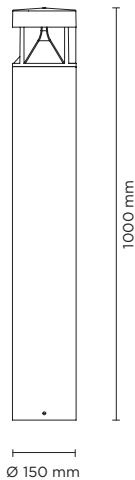

601709-12

SECTOR 1000

1.000mm height bollard, round shape, for outdoor surface installation, from 1 to 4 light window, phospho-chromatised and polyester powder coated extruded copper-free aluminium body, opaline tempered glass, moulded silicone gasket and stainless steel screws. Built-in LED driver 220-240V 50-60Hz, with NR. 1 x CREEXHP70 LED. IP66 rating.

AC053 - Base Plate

Technical features

Technical data

IP Rating	IP66
IK Rating	IK10
Material	High corrosion resistance extruded copper-free aluminum body
Coating	Polyester powder coating with phosphochromating pre-finish
Screws	Stainless steel
Transformer	Electrical power supply 220/240V 50/60Hz built-in
Gasket	Silicone rubber
Glass	Tempered
Power cable:	1 meter included
Gross weight	Kg 8,00

601709	SECTOR 1000 01 - 6 WATT 220-240V 50-60 HZ		
light source*	light beam options	lumen output (lm)	lumin. efficacy (lm/w)
3000°K warm-white			
high power led	90°	533	88.83
4000°K neutral-white			
high power led	90°	550	91.66