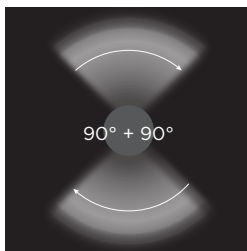

601709-12

SECTOR 1000

1.000mm height bollard, round shape, for outdoor surface installation, from 1 to 4 light window, phospho-chromatised and polyester powder coated extruded copper-free aluminium body, opaline tempered glass, moulded silicone gasket and stainless steel screws. Built-in LED driver 220-240V 50-60Hz, with NR. 1 x CREEXHP70 LED. IP66 rating.

AC053 - Base Plate

Technical features

Technical data

IP Rating	IP66
IK Rating	IK10
Material	High corrosion resistance extruded copper-free aluminum body
Coating	Polyester powder coating with phosphochromating pre-finish
Screws	Stainless steel
Transformer	Electrical power supply 220/240V 50/60Hz built-in
Gasket	Silicone rubber
Glass	Tempered
Power cable:	1 meter included
Gross weight	Kg 8,00

Colors options

- Textured Grey RAL 9006
- Anthracite Grey RAL 7016
- Matt Black (on request)

601710	SECTOR 1000 02 - 12 WATT 220-240V 50-60 HZ		
light source*	light beam options	lumen output (lm)	lumin. efficacy (lm/w)
3000°K warm-white			
high power led	180° or 90° + 90°	1.067	88.92
4000°K neutral-white			
high power led	180° or 90° + 90°	1.100	91.66

Colors options

- Textured Grey RAL 9006
- Anthracite Grey RAL 7016
- Matt Black (on request)

601711	SECTOR 1000 03 - 18 WATT 220-240V 50-60 HZ		
light source*	light beam options	lumen output (lm)	lumin. efficacy (lm/w)
3000°K warm-white			
high power led	270°	1.600	88.88
4000°K neutral-white			
high power led	270°	1.650	91.66