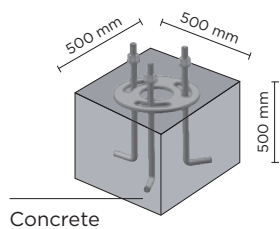

601709-12

SECTOR 1000

1.000mm height bollard, round shape, for outdoor surface installation, from 1 to 4 light window, phospho-chromatised and polyester powder coated extruded copper-free aluminium body, opaline tempered glass, moulded silicone gasket and stainless steel screws. Built-in LED driver 220-240V 50-60Hz, with NR. 1 x CREEXHP70 LED. IP66 rating.

AC053 - Base Plate

Technical features

Technical data

IP Rating	IP66
IK Rating	IK10
Material	High corrosion resistance extruded copper-free aluminum body
Coating	Polyester powder coating with phosphochromating pre-finish
Screws	Stainless steel
Transformer	Electrical power supply 220/240V 50/60Hz built-in
Gasket	Silicone rubber
Glass	Tempered
Power cable:	1 meter included
Gross weight	Kg 8,00