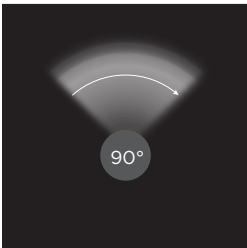

601709-12

SECTOR 1000

1.000mm height bollard, round shape, for outdoor surface installation, from 1 to 4 light window, phospho-chromatised and polyester powder coated extruded copper-free aluminium body, opaline tempered glass, moulded silicone gasket and stainless steel screws. Built-in LED driver 220-240V 50-60Hz, with NR. 1 x CREEXHP70 LED. IP66 rating.

AC053 - Base Plate

Technical features

Technical data

IP Rating	IP66
IK Rating	IK10
Material	High corrosion resistance extruded copper-free aluminum body
Coating	Polyester powder coating with phosphochromating pre-finish
Screws	Stainless steel
Transformer	Electrical power supply 220/240V 50/60Hz built-in
Gasket	Silicone rubber
Glass	Tempered
Power cable:	1 meter included
Gross weight	Kg 8,00

601709	SECTOR 1000 01 - 6 WATT 220-240V 50-60 HZ		
light source*	light beam options	lumen output (lm)	lumin. efficacy (lm/w)
3000°K warm-white			
high power led	90°	533	88.83
4000°K neutral-white			
high power led	90°	550	91.66

Colors options

- Textured Grey RAL 9006
- Anthracite Grey RAL 7016
- Matt Black (on request)

601710	SECTOR 1000 02 - 12 WATT 220-240V 50-60 HZ		
light source*	light beam options	lumen output (lm)	lumin. efficacy (lm/w)
3000°K warm-white			
high power led	180° or 90° + 90°	1.067	88.92
4000°K neutral-white			
high power led	180° or 90° + 90°	1.100	91.66