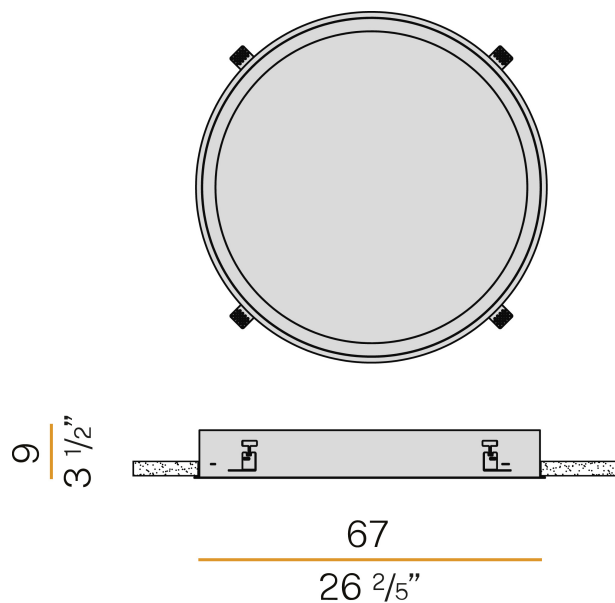

PANZERI

Planet Ring

220-240V AC dimmable (DALI/Push DIM)

X08301.070.0402

● white

Data sheet

CODE	X08301.070.0402
SYSTEM POWER CONSUMPTION	71W
EFFICACY	82.59lm/W
LIGHT SOURCE	LED
LIGHT SOURCE LIFETIME	L80 (B20) 80.000h
COLOUR TEMPERATURE	3000K Ra>90
LIGHT DISTRIBUTION	diffused
POWER SUPPLY	220-240V AC
FREQUENCY	50/60Hz
ELECTRICAL CONFIGURATION	dimmable (DALI/Push DIM)
DRIVER	integrated included
NOMINAL LUMINOUS FLUX	8857lm
LUMEN OUTPUT	5864lm
EFFICIENCY	66.2%
WEIGHT	8,83 Kg
PROTECTION DEGREE	IP40 IP20
COLOUR TOLLERANCES	SDCM 3
GLOW WIRE TEST PERFORMANCE	850°
PACKING DIMENSIONS	68,0 x 68,0 x 18,0 cm

Technical drawing

Polar diagram

Lighting fixture for ceiling built-in installation for interiors, with direct light emission. Built-in structure for permanent false ceilings, in pickled sheet metal in white polyacrylic paint. Aluminium dissipation plate. Pickled sheet metal closing frame in polyacrylic paint. Modelled polycarbonate diffuser with opaline finish. Galvanized sheet metal brackets for false ceiling fixing. Built-in hole dimension: Ø 655mm (Ø 25,8")