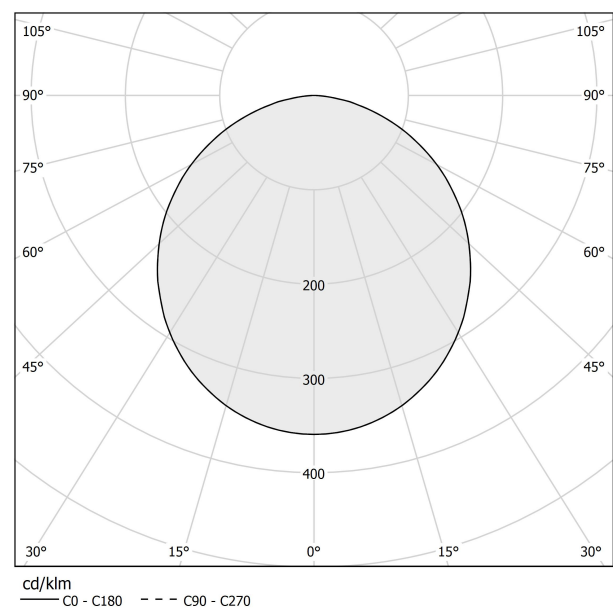

PANZERI

Planet Ring

220-240V AC dimmable (DALI/Push DIM)

X08301.070.0402

● white

Data sheet

CODE	X08301.070.0402
SYSTEM POWER CONSUMPTION	71W
EFFICACY	82.59lm/W
LIGHT SOURCE	LED
LIGHT SOURCE LIFETIME	L80 (B20) 80.000h
COLOUR TEMPERATURE	3000K Ra>90
LIGHT DISTRIBUTION	diffused
POWER SUPPLY	220-240V AC
FREQUENCY	50/60Hz
ELECTRICAL CONFIGURATION	dimmable (DALI/Push DIM)
DRIVER	integrated included
NOMINAL LUMINOUS FLUX	8857lm
LUMEN OUTPUT	5864lm
EFFICIENCY	66.2%
WEIGHT	8,83 Kg
PROTECTION DEGREE	IP40 IP20
COLOUR TOLLERANCES	SDCM 3
GLOW WIRE TEST PERFORMANCE	850°
PACKING DIMENSIONS	68,0 x 68,0 x 18,0 cm

Technical drawing

Polar diagram

Lighting fixture for ceiling built-in installation for interiors, with direct light emission. Built-in structure for permanent false ceilings, in pickled sheet metal in white polyacrylic paint. Aluminium dissipation plate. Pickled sheet metal closing frame in polyacrylic paint. Modelled polycarbonate diffuser with opaline finish. Galvanized sheet metal brackets for false ceiling fixing. Built-in hole dimension: Ø 655mm (Ø 25,8")