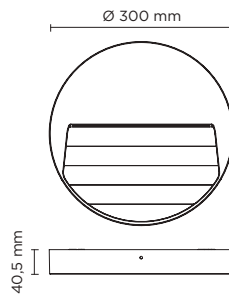

401605

SURF MAXI ROUND

Round wall surface-mounted luminaire for outdoor installation on a wall, no recess needed. Phosphochromatised and polyester powder coated die-cast copper-free aluminium body, tempered safety glass, moulded silicone gasket and stainless steel screws. Built-in LED driver 220-240V 50-60Hz, with 21 mid-power CREE XH-G LED. IP65 rating.

light source	light beam options	lumen output (lm)	lumin. efficacy (lm/w)
3000°K warm-white			
mid power led	 floor washer 180°	1.000	71.43
4000°K neutral-white*			
mid power led	 floor washer 180°	1.050	75.00

* Available on request

Finish color options:

Technical features

Technical data

Wattage	14 WATT
IP Rating	IP65
IK Rating	IK08
Material	High corrosion resistance die-cast copper-free aluminium body and frame.
Coating	Polyester powder coating with phosphochromating pre-finish
Light source	NR. 21 x CREE XH-G LED
Screws	Stainless steel
Transformer	Electronic power supply 220/240V 50/60Hz built-in
Gasket	Silicone rubber
Glass	Tempered
Rubber grommet	M16 Rutaseal® in EPDM
Gross weight	2,00 Kg