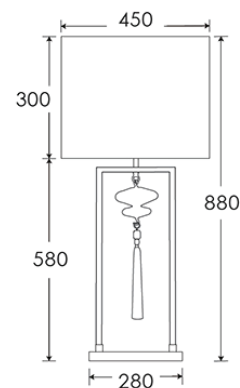

HEATHFIELD & CO

PRODUCT SPECIFICATION SHEET

Table Lamp | CONSTANCE CLEAR & IVORY

LAMP BASE

Material: Metal & Glass
Finish shown: Polished Nickel & Clear
Code: TL-CONS-PLNL-CLER-IVO

TASSEL

Complete with Ivory tassel

LAMPSHADE AS SHOWN

18" Oval in Ivory Satin
Shade code: SH-18-OVAL
Shade lining: White PVC

FLEX

1.5 metres of Old Silver twisted flex. Alternative colours can be specified from our collection.

SWITCHING & PLUG

Black 13 AMP UK plug & inline switch.
Alternative plug types available.

BASE WEIGHT

3.0 kg approx.

LAMPING

1 x E27 Lampholder - 60W max. LED bulb recommended.

WARRANTY

12 Months

FINISHING NOTE

All metalwork is handcrafted and may vary from piece to piece with slight variation in finish and detailing.

CLEANING INSTRUCTIONS

The finishes on this luminaire only require regular cleaning with a soft dry duster. Abrasive or chemical cleaners may harm the finish and should not be used. Shade to be dusted with a clean dry cloth.

Dimensions in mm and approximate

H&CO

Decorative lighting
for beautiful spaces

www.heathfield.co.uk | +44 (0) 1732 350450 | sales@heathfield.co.uk

Unit 1, Priory Road, Tonbridge, Kent, TN9 2AF, United Kingdom