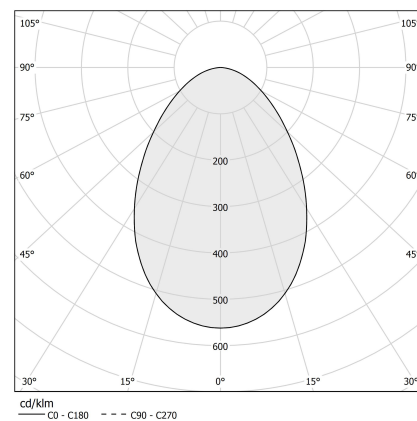

### Data sheet

CODE	P03917.011.0406
SYSTEM POWER CONSUMPTION	10W
EFFICACY	59.5lm/W
LIGHT SOURCE	LED
LIGHT SOURCE LIFETIME	L70 (B50) 50.000h
COLOUR TEMPERATURE	3000K Ra>90
LIGHT DISTRIBUTION	diffused
POWER SUPPLY	220-240V AC
FREQUENCY	50/60Hz
ELECTRICAL CONFIGURATION	ON-OFF
DRIVER	integrated included
NOMINAL LUMINOUS FLUX	850lm
LUMEN OUTPUT	595lm
EFFICIENCY	70%
WEIGHT	0,51 Kg
PROTECTION DEGREE	IP40
COLOUR TOLLERANCES	SDCM 3
PACKING DIMENSIONS	12,0 x 24,0 x 13,0 cm

### Technical drawing

### Polar diagram