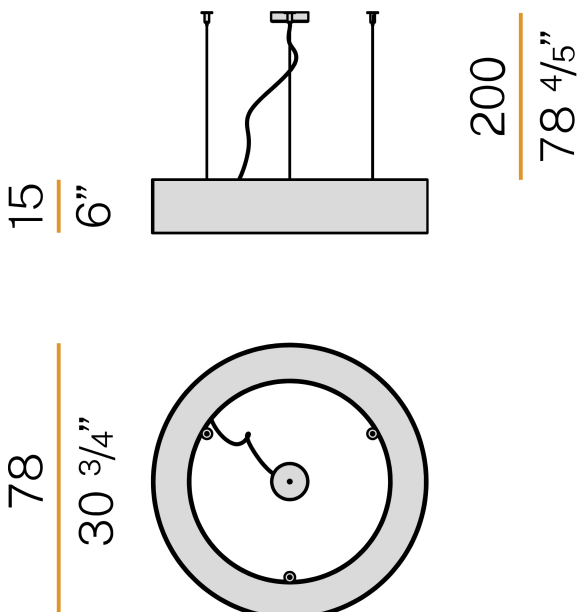

PANZERI

Golden Ring

220-240V AC dimmable (DALI/Push DIM)

L08121.080.0402

Data sheet

CODE	L08121.080.0402
SYSTEM POWER CONSUMPTION	87W
EFFICACY	70.18lm/W
LIGHT SOURCE	LED
LIGHT SOURCE LIFETIME	L80 (B20) 80.000h
COLOUR TEMPERATURE	3000K Ra>90
LIGHT DISTRIBUTION	diffused
POWER SUPPLY	220-240V AC
FREQUENCY	50/60Hz
ELECTRICAL CONFIGURATION	dimmable (DALI/Push DIM)
DRIVER	integrated included
NOMINAL LUMINOUS FLUX	12223lm
LUMEN OUTPUT	6106lm
EFFICIENCY	50%
WEIGHT	10,68 Kg
PROTECTION DEGREE	IP40
COLOUR TOLLERANCES	SDCM 3
GLOW WIRE TEST PERFORMANCE	850°
PACKING DIMENSIONS	90,0 x 25,0 x 90,0 cm

Suspension lighting fixture for interiors, with direct and indirect light emission. Pickled sheet metal structure in polyacrylic paint. Aluminium dissipation plates. Aluminium and pickled sheet metal covers in white or black polyacrylic paint, or with gold leaf coating. Diffusers in modelled polycarbonate with opaline finish. Suspension kit with griplocks and 2m (78,7") long steel cables. 2,5m (98,4") long power cable in transparent PVC. Power canopy with galvanized sheet metal ceiling bracket and pickled sheet metal covering in white or black polyacrylic paint, or with gold leaf coating.

Technical drawing

Polar diagram

PANZERI

Golden Ring

Accessories / power supply and fixing

M8121-3

Canopy for power supply and to join 3 steel cables.