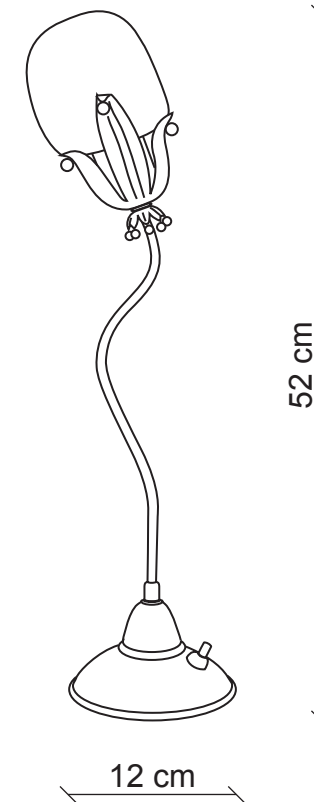

PATRIZIAGARGANTI

Firenze

BAGA XXI Century
LOVELY LIGHT

art. 902

1 light Table lamp

Finish: Rust mélange with natural brass details

Lampshades: Brass

Accessories: Clear crystals

1x
60W E14
not supplied

m³ 0,08
Kg 0,7