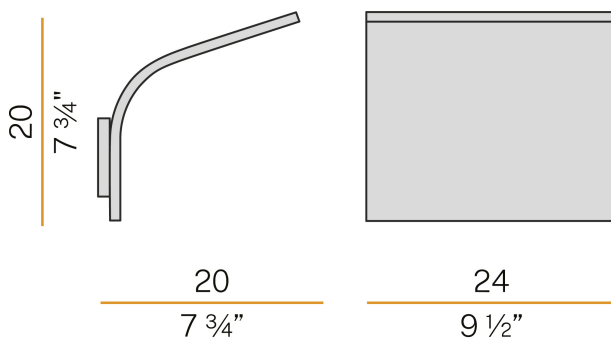

Technical drawing