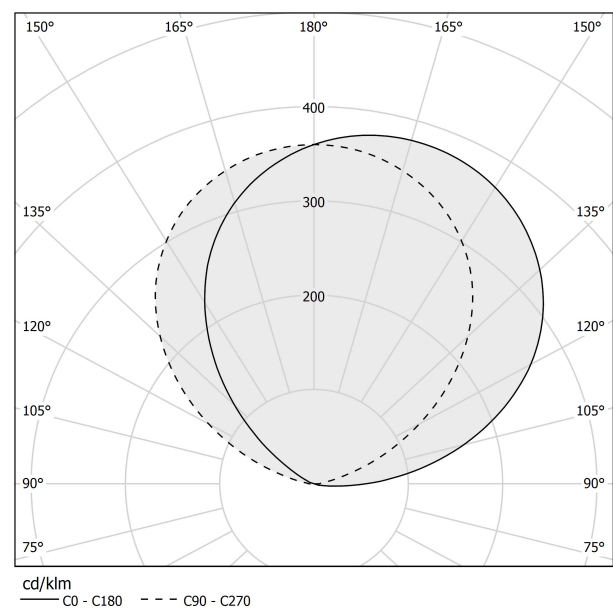

### Data sheet

CODE	A09830.002.0406
SYSTEM POWER CONSUMPTION	36W
EFFICACY	79.5lm/W
LIGHT SOURCE	LED
COLOUR TEMPERATURE	3000K Ra>90
LIGHT DISTRIBUTION	diffused
POWER SUPPLY	220-240V AC
FREQUENCY	50/60Hz
ELECTRICAL CONFIGURATION	ON-OFF
DRIVER	integrated included
NOMINAL LUMINOUS FLUX	2862lm
LUMEN OUTPUT	2862lm
EFFICIENCY	100%
WEIGHT	2,03 Kg
PROTECTION DEGREE	IP20
COLOUR TOLLERANCES	SDCM 3
PACKING DIMENSIONS	27,0 x 36,0 x 14,0 cm

### Technical drawing

### Polar diagram