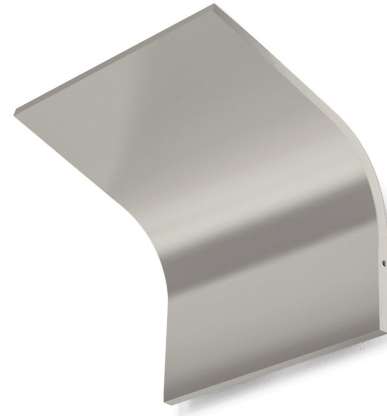

## App

220-240V AC ON-OFF

A09830.002.0406

titanium

### Data sheet

CODE	A09830.002.0406
SYSTEM POWER CONSUMPTION	36W
EFFICACY	79.5lm/W
LIGHT SOURCE	LED
COLOUR TEMPERATURE	3000K Ra>90
LIGHT DISTRIBUTION	diffused
POWER SUPPLY	220-240V AC
FREQUENCY	50/60Hz
ELECTRICAL CONFIGURATION	ON-OFF
DRIVER	integrated included
NOMINAL LUMINOUS FLUX	2862lm
LUMEN OUTPUT	2862lm
EFFICIENCY	100%
WEIGHT	2,03 Kg
PROTECTION DEGREE	IP20
COLOUR TOLLERANCES	SDCM 3
PACKING DIMENSIONS	27,0 x 36,0 x 14,0 cm

Wall lighting fixture for interiors, with indirect light emission.  
Die-cast aluminium wall bracket in polyacrylic paint.  
Extruded aluminium structure in white, mat brass or titanium polyacrylic paint.