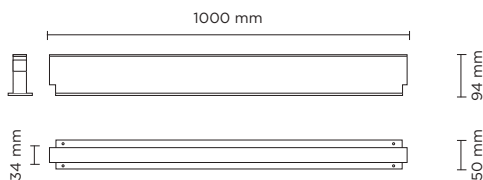

204003

LINE VETRO SLIM 1000

Linear slim ground-recessed luminaire for outdoor installation, length 1.000mm, anodized extruded aluminum body, opal resin diffuser, anodized aluminum housing for recess. 24V DC remote driver needed, Low power 72 Epistar SMD5050 LED. IP67 rating.

light source	light beam options	lumen output (lm)	lumin. efficacy (lm/w)
3000°K warm-white			
SMD 5050 LED	90°	300	20.00

Finish color options:

Opal

remote driver selection

brand	manufacturer code	type	watt	IP rate	numbers of fixtures
Meanwell	LPV-20-24	constant voltage 24V DC	20W	IP67	1
Meanwell	LPV-35-24	constant voltage 24V DC	35W	IP67	min 1 - max 2
Meanwell	LPV-60-24	constant voltage 24V DC	60W	IP67	min 1 - max 3
Meanwell	LPV-100-24	constant voltage 24V DC	100W	IP67	min 1 - max 5

Technical features

Technical data

Wattage	15 WATT
IP Rating	IP67
IK Rating	IK09
Material	High corrosion resistance extruded copper-free aluminum body
Light source	NR. 72 x Epistar SMD5050 LED
Screws	Stainless steel
Housing	Anodized aluminum
Remote driver	24V DC Needed
Static weight resistance	Max 3000 Kg
Diffuser	Opal resin
Power cable	Double 0.5 mt. neoprene power cable included, supplied with male/female quick coupling for in-line installation.
Gross weight	4,20 Kg