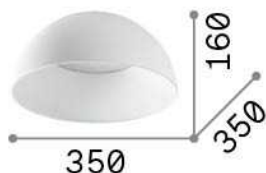

General info

Indoor - Ceiling lamps

Ean	8021696297149
Item	COROLLA-1 PL
Installation	Ceiling lamps
Guarantee	5 years
Gross weight	3.26 kg
Volume	0.027378 m ³

Technical info

Net weight	2.45 kg
Insulation class	II
Protection index	IP20
Compliance	CE
Operating temperature	0° ~ +40 °C
Dimmer	NO, On-Off
Power output	220-240 V AC 50/60 Hz
Power supply	In-built, included Replaceable (by qualified operators only), electronic

Source info

Integrated source	Integrated LED module
Replaceable source	Replaceable (by qualified operators only)
Power	LED 24 W
Emission	Direct
Max consumption	max 24,00 W
Features LED	LED SMD
CCT LED	3000 K
Duration LED (t. 25°C)	50000 h
CRI	> 80
Light beam	100°
Light beam flux	2800 lm
Useful light flux	1270 lm
Bulb included	1 - E14 OLIVA 4W 3000K CRI80 SATIN