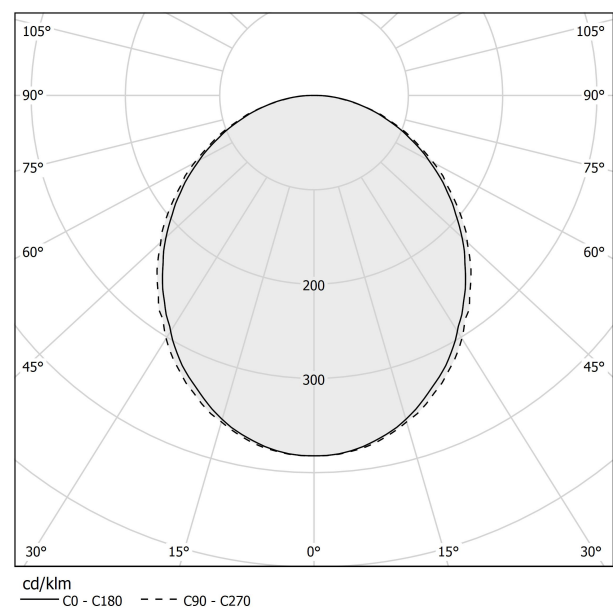

### Data sheet

CODE	L23101.360.0402
SYSTEM POWER CONSUMPTION	55W
EFFICACY	53.9lm/W
LIGHT SOURCE	LED
LIGHT SOURCE LIFETIME	L80 (B20) 80.000h
COLOUR TEMPERATURE	3000K Ra>90
LIGHT DISTRIBUTION	diffused
POWER SUPPLY	220-240V AC
FREQUENCY	50/60Hz
ELECTRICAL CONFIGURATION	dimmable (DALI/Push DIM)
DRIVER	integrated included
NOMINAL LUMINOUS FLUX	6840lm
LUMEN OUTPUT	2965lm
EFFICIENCY	43.3%
WEIGHT	3,24 Kg
PROTECTION DEGREE	IP40
COLOUR TOLLERANCES	SDCM 3
GLOW WIRE TEST PERFORMANCE	850°
PACKING DIMENSIONS	107,0 x 107,0 x 11,0 cm

### Polar diagram