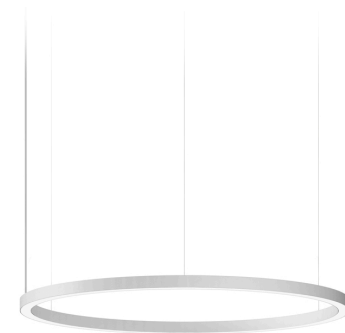

## Brooklyn Round

220-240V AC dimmable (DALI/Push DIM)

L23101.360.0402

● white

### Data sheet

CODE	L23101.360.0402
SYSTEM POWER CONSUMPTION	55W
EFFICACY	53.9lm/W
LIGHT SOURCE	LED
LIGHT SOURCE LIFETIME	L80 (B20) 80.000h
COLOUR TEMPERATURE	3000K Ra>90
LIGHT DISTRIBUTION	diffused
POWER SUPPLY	220-240V AC
FREQUENCY	50/60Hz
ELECTRICAL CONFIGURATION	dimmable (DALI/Push DIM)
DRIVER	integrated included
NOMINAL LUMINOUS FLUX	6840lm
LUMEN OUTPUT	2965lm
EFFICIENCY	43.3%
WEIGHT	3,24 Kg
PROTECTION DEGREE	IP40
COLOUR TOLLERANCES	SDCM 3
GLOW WIRE TEST PERFORMANCE	850°
PACKING DIMENSIONS	107,0 x 107,0 x 11,0 cm

Suspension lighting fixture for interiors, with direct light emission. Bended extruded aluminium structure in white, black or mat brass polyacrylic paint. Extruded polycarbonate diffuser with opaline finish. Suspension kit with griplocks and 2m (78,7") long steel cables. 2,2m (86,6") long power cable in transparent PVC. Power canopy with pickled sheet metal ceiling bracket and covering in white polyacrylic paint.