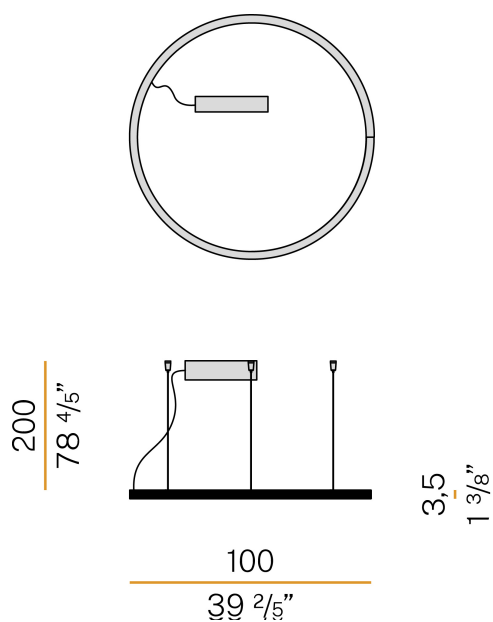

Technical drawing