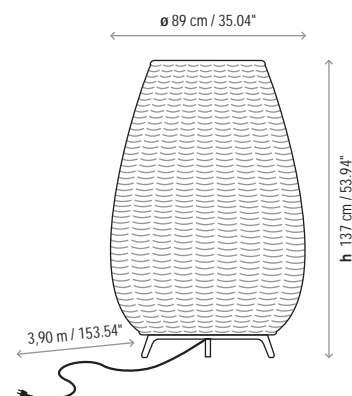

# Amphora - 03

Name: Amphora - 03

Design: Alex Fernández Camps / Gonzalo Milà / 2013

Typology: Floor lamp

Environment: Outdoor

Technical description:

Outdoor floor lamp made of aluminum with a tripod stand structure. Fixture has received an applied Cataphoresis treatment to help withstand exposure to the elements. Lamp shade is composed of hand wrapped polyethylene synthetic fiber, mounted on an aluminum frame, available in different colors. Light source is protected by a frosted, polyethylene globe of medium density and UV protection. Electrical cord is protected with water-proof neoprene coating, and

## Ref      Finishings

0333003U      Brown Graphite Structure

Lampshade 35.04" x 50"

Synthetic Polyethylene Fiber  
(Operating temperature: -70°C to +70°C)

P-747      Light Beige

P-748      Brown

All Bover's synthetic fiber collection are recyclable and non-toxic for environmental sustainability.

Light source is protected by polyethylene globe of medium density and UV protection.  
(Operating temperature: -40°C to +70°C)

Lamp and shade structure made in aluminium

Black wire, without switch

Dry + wet location

## Measures

Amphora - 01

---

Amphora - 02

---

Amphora - 03

---