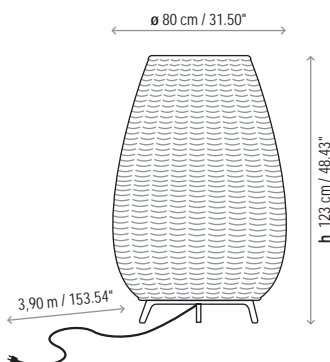

# Amphora - 03

Name: Amphora - 03

Design: Alex Fernández Camps / Gonzalo Milà / 2013

Typology: Floor lamp

Environment: Outdoor

Technical description:

Outdoor floor lamp made of aluminum with a tripod stand structure. Fixture has received an applied Cataphoresis treatment to help withstand exposure to the elements. Lamp shade is composed of hand wrapped polyethylene synthetic fiber, mounted on an aluminum frame, available in different colors. Light source is protected by a frosted, polyethylene globe of medium density and UV protection. Electrical cord is protected with water-proof neoprene coating, and

## Measures

Amphora - 01

---

Amphora - 02

---

Amphora - 03

---