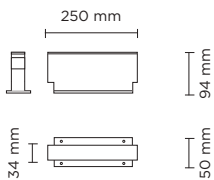

204004

LINE VETRO SLIM 250

Linear slim ground-recessed luminaire for outdoor installation, length 250 mm, anodized extruded aluminum body, opal resin diffuser, anodized aluminum housing for recess.

24V DC remote driver needed, Low power 18 Epistar SMD5050 LED. IP67 rating.

light source	light beam options	lumen output (lm)	lumin. efficacy (lm/w)
3000°K warm-white			
SMD 5050 LED	 90°	75	21.43

Finish color options:

Opal

remote driver selection

brand	manufacturer code	type	watt	IP rate	numbers of fixtures
Meanwell	LPV-20-24	constant voltage 24V DC	20W	IP67	min 1 - max 4
Meanwell	LPV-35-24	constant voltage 24V DC	35W	IP67	min 1 - max 7

Technical features

NEW

Technical data

Wattage	3,5 WATT
IP Rating	IP67
IK Rating	IK09
Material	High corrosion resistance extruded copper-free aluminum body
Light source	NR. 18 x Epistar SMD5050 LED
Screws	Stainless steel
Housing	Anodized aluminum
Remote driver	24V DC Needed
Static weight resistance	Max 3000 Kg
Diffuser	Opal resin
Power cable	Double 0,5 mt. neoprene power cable included, supplied with male/female quick coupling for in-line installation.
Gross weight	1,00 Kg