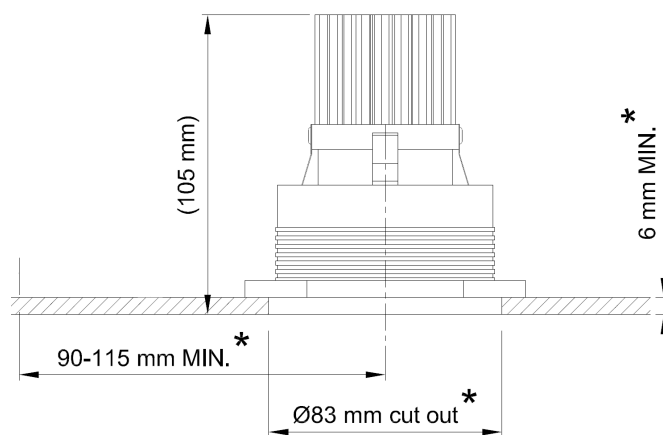

Name **FLATSPOT 2 TRIM GU10 - LED**  
Number **F016**  
Collection **FLATSPOT**

**TEKNA**

## General

Location Indoor  
Main material Aluminum alloy  
IP rating IP40  
Class I  
Bathroom zone Zone 3  
Voltage 230Vac  
CC 0,04A / 0,05A  
Driver required No  
Cable length (m) 0,2  
Dimensions (mm) .  
Mounting method Ceiling installation kit  
Brut weight (kg) 0.300  
Gross weight (kg) 0.200  
Packing (mm) 160x110x90  
Energy Efficiency % .

## Lamp

Light source Soraa retrofit led  
Number of light sources 1  
Socket type GU10  
Bulb shape MR16  
Max lamp length (mm) 54,5  
Power consumption 7,5W / 9,5W  
Driver-LumiNous Flux 390lm / 465lm  
Color temperature 2700K / 3000K  
CRI 95  
Lifetime 35000  
Beam angle 10° / 25° / 36° / 60°