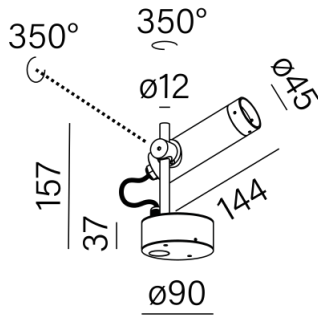

Last update on 2018-03-11 20:45. More details available at <https://www.aqform.com/en/DA0911>

DART LED exterior spot

DART LED exterior reflektor

Category: exterior

Light source: LED, integrated

Integrated light source

Gear included.

This product contains a light source of energy efficiency class F.

Tolerance for dimensions ± 1 mm

Warranty period 5 years

AVAILABLE FINISHES:

STRUCTURE