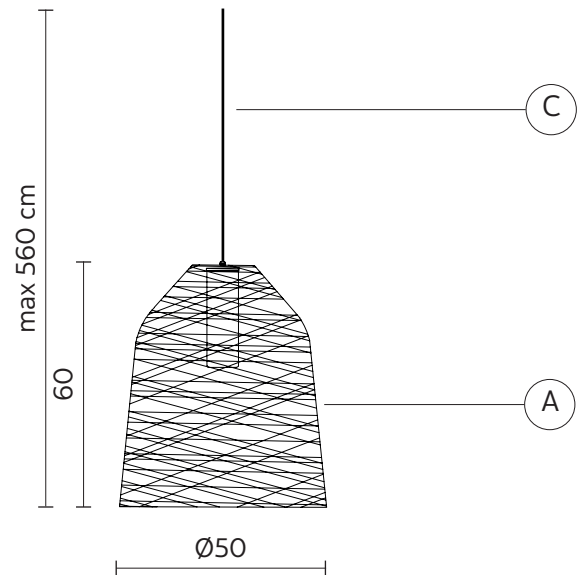

BLACK OUT suspension

Matteo Ugolini design

year 2015

TECHNICAL SHEET - SE101 2T EXT

STRUCTURE "A"

material	fiberglass	
colour	transparent	

ELECTRICAL CABLE "C"

material	neoprene	
colour	green	

ELECTRICAL SYSTEM

socket	E27
source	max 1x23w
energy class	from E to A++

PACKAGING

nr. of collis	1
net weight/kg	2,5
gross weight/kg	4,2
packaging/cm	60x60x70

EMISSION OF LIGHT

one-directional

	direct
	filtered
	indirect
	none

CERTIFICATION

IEC	60598-1:2008
EN	60598-1:2008 + A11:2009

IP rate	IP65
bulb	class A equipped