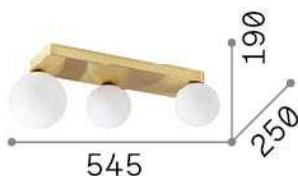

General info

Indoor - Wall lamps

Ean	8021696314822
Item	PENTA PL3
Installation	Wall lamps
Guarantee	5 years
Gross weight	2.54 kg
Volume	0.02392 m ³

Technical info

Net weight	1.7 kg
Insulation class	II
Protection index	IP20
Compliance	CE
Operating temperature	0° ~ +40 °C
Dimmer	Determined by the light bulb
Power output	220-240 V AC
Power supply	Not required

Source info

Integrated source	Light bulb (included)
Replaceable source	No
Power	G9 max 3 x 4 W
Emission	Diffuse
Max consumption	-
Bulb included	1 - E14 OLIVA 4W 3000K CRI80 SATIN