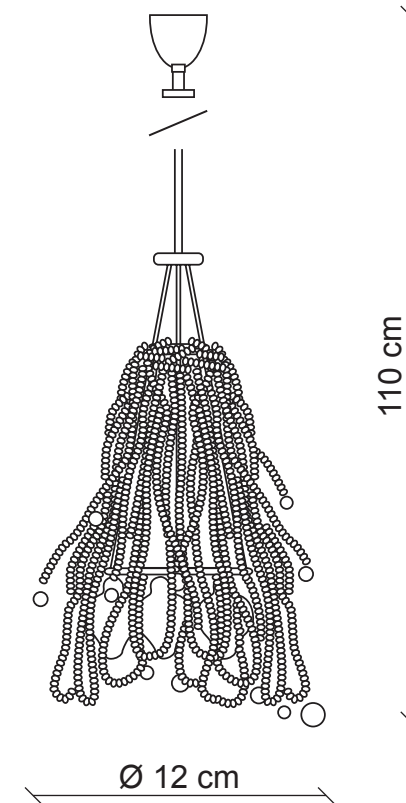

# PATRIZIAGARGANTI

Firenze

**BAGA** Contemporary  
LOVELY LIGHT

**art. CR11**

1 light Chandelier

**Finish:** Red

**Accessories:** Red and clear crystals

1x  
40W G9  
supplied

m<sup>3</sup> 0,08  
Kg 1,4