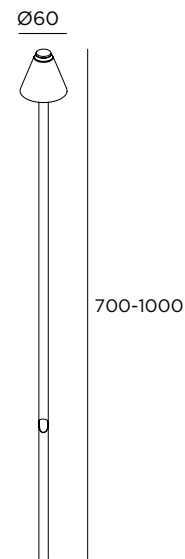

GARDEN AND POETRY
2022.01

inverlight[®]
STAINLESS LIGHTING SOLUTIONS

LED 1,5W / 150lm / 24V / H 700 mm

AM6P1H1 

LED 1,5W / 150lm / 24V / H 1000 mm

AM6P1H2 

LED color	Finishing
1 2200 K	IN  Inox
2 2700 K	BT  Browntech
3 3000 K	NB  Naturalblack

Drivers 24V p. 218

Amanita 6

CE  IP65 IK08 24V

Stainless steel AISI 316L

Spike to be buried

Supplied with 3 mt cable

Driver 24V not included

inverlight
FRANCESCO CASAROTTO SOCIETÀS P.A.S.