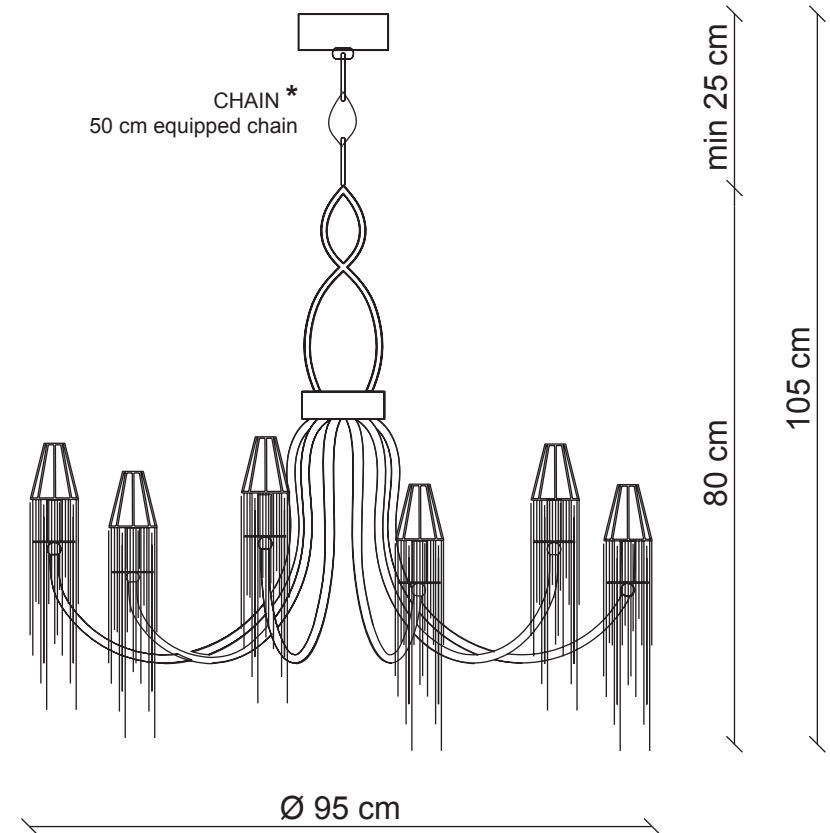

## Moulin Rouge collection

12 lights chandelier

Finish

gold plated

silver plated

polished black

Accessories  
colour

clear crystals

PG320

PG321

PG322

Ø 9x4 cm  
H. 11 cm

12x  
40W E14  
not supplied

Kg 13  
m<sup>3</sup> 0,96