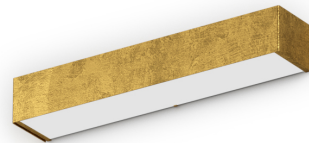

PANZERI

Toy

220-240V AC dimmable (DALI/Push DIM)

A01621.045.0402

 gold leaf

Data sheet

CODE	A01621.045.0402
SYSTEM POWER CONSUMPTION	24W
EFFICACY	73.13lm/W
LIGHT SOURCE	LED
COLOUR TEMPERATURE	3000K Ra>90
LIGHT DISTRIBUTION	diffused
POWER SUPPLY	220-240V AC
FREQUENCY	50/60Hz
ELECTRICAL CONFIGURATION	dimmable (DALI/Push DIM)
DRIVER	integrated included
NOMINAL LUMINOUS FLUX	2732lm
LUMEN OUTPUT	1755lm
EFFICIENCY	64.2%
WEIGHT	1,61 Kg
PROTECTION DEGREE	IP20
COLOUR TOLLERANCES	SDCM 3
PACKING DIMENSIONS	13,0 x 13,0 x 64,0 cm

Wall lighting fixture for interiors, with direct and indirect light emission.

Pickled sheet metal structure in polyacrylic paint.

Aluminium dissipation plates.

Pickled sheet metal cover in white, bronze or mat brass polyacrylic paint, or with gold leaf coating, or in polished or mat stainless steel.

Flat frosted glass diffusers.

Technical drawing

Polar diagram