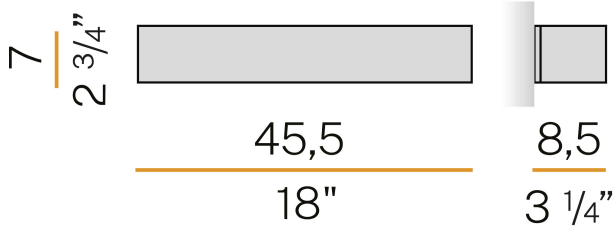

Wall lighting fixture for interiors, with direct and indirect light emission.

Pickled sheet metal structure in polyacrylic paint.

Aluminium dissipation plates.

Pickled sheet metal cover in white, bronze or mat brass polyacrylic paint, or with gold leaf coating, or in polished or mat stainless steel.

Flat frosted glass diffusers.

Technical drawing

Polar diagram