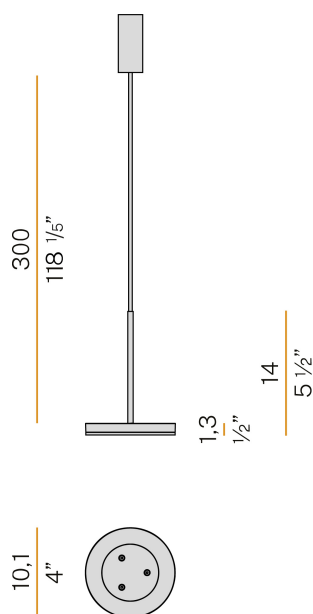

PANZERI

Bella

220-240V AC ON-OFF
L05230.011.0501

titanium

Data sheet

CODE	L05230.011.0501
SYSTEM POWER CONSUMPTION	6,5W
EFFICACY	64.67lm/W
LIGHT SOURCE	LED
LIGHT SOURCE LIFETIME	L80 (B10) 70.000h
COLOUR TEMPERATURE	2700K Ra>90
LIGHT DISTRIBUTION	diffused
POWER SUPPLY	220-240V AC
FREQUENCY	50/60Hz
ELECTRICAL CONFIGURATION	ON-OFF
DRIVER	integrated included
NOMINAL LUMINOUS FLUX	460lm
LUMEN OUTPUT	388lm
EFFICIENCY	84.3%
WEIGHT	0,55 Kg
PROTECTION DEGREE	IP40
COLOUR TOLLERANCES	SDCM 3
PACKING DIMENSIONS	13,0 x 24,0 x 12,0 cm

Suspension lighting fixture for interiors, with direct light emission.
Die-cast aluminium structure in white, black, bronze, mat brass or titanium polyacrylic paint.
Modelled acrylic diffuser with mat finish.
Aluminium closing disk in polyacrylic paint.
Suspension kit with rod in brass tube in polyacrylic paint.
3m (118,1") long suspension and power cable in transparent PVC.
Power canopy with pickled sheet metal ceiling bracket and extruded aluminium covering in white, black, bronze, mat brass or titanium polyacrylic paint.

Technical drawing

Polar diagram

PANZERI

Bella

Accessories / diffusion

YPL05207.015

Ivory pleated fabric lampshade, simple snap installation.