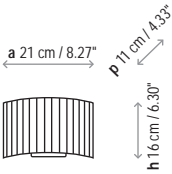

Wall Street