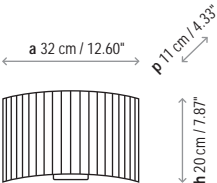

Wall Street