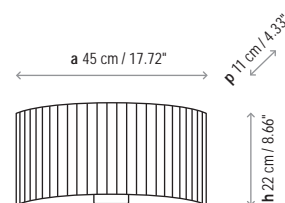

Name: Wall Street

Design: Joana Bover / 2000

Typology: Wall lamp

Environment: Indoor

Technical description:

Wall light with structure finished in satin nickel and black or graphite brown wrought iron. Lamp shades available in cotton, white cotton, and cream or white translucent, hand wrapped polyester blend ribbon. Various sizes and formats in lamp shades may be selected.

Lamps description

	Grounding: compulsory
	1 x 60 W E26 A15 INC
	1 x 5 W E26 A15 LED
	1 x 13 W GU24 T2 CFL
	1 x 10 W GU24 A15 LED

Voltage: 120V~60Hz

1 Box 9.84 x 17.72 x 5.91 inches

Vol.: 0.5968 ft³

Weight: 4.41 lbs

Certifications:

Photometrics made according to the position the lights are shown in the catalogue and price list.

Ref Finishings

1118505U	Satin Nickel
1118504U	Black Iron
1118503U	Graphite Brown Iron
1118505GU	Satin Nickel / GU24
1118504GU	Black Iron / GU24
1118503GU	Graphite Brown Iron / GU24

Surface back box 4.52" x 4.52"

Lampshade 17.72" x 8.66"

P-296	Cotton
P-297	White Cotton
P-298	Cream Translucent Ribbon
P-299	White Translucent Ribbon

On request can be produced with ADA compliance

Customizable

Measures