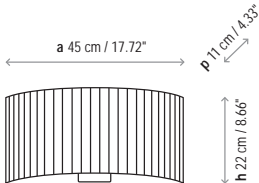

Wall Street