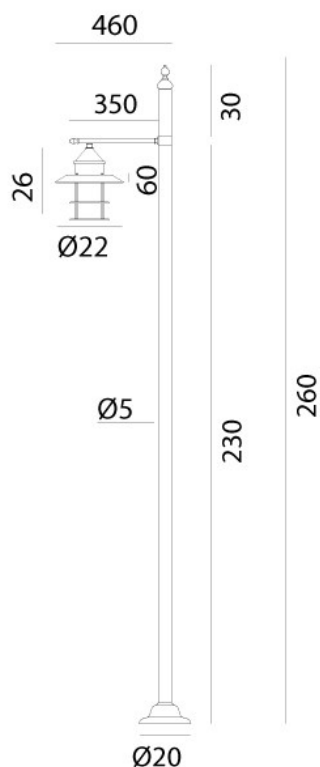

Tipologia: TERRA
Type: FLOOR LIGHT

Ambiente / Environment
OUTDOOR

Materiale: OTTONE - RAME - VETRO
Material: BRASS - COPPER - GLASS

Finitura / Colore: OTTONE - RAME - VETRO
Finishing / Color: BRASS - COPPER - GLASS

Fonte luminosa – Lighting Source:
1xMax 57W E27

Voltaggio – Voltage
240V

Classe Energetica – Energetic Class
A++/E

PROTEZIONE IP – IP PROTECTION
IP44

PESO – WEIGHT
12Kg

Lampadina non inclusa
Light bulb not included