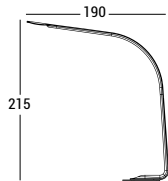

Orientable 360°.

LED superior y inferior con telecomando.

codice
code

cavo elettrico cm
electric cable cm

imballo cm SH = Shade
imballo cm ST = structure

peso netto kg.
net weight kg.

peso lordo kg.
gross weight kg.

lampadina
bulb

Led incluso/
Led included

Led 25W - (Led Sup.
3W - Led Inf. 22W)
- lm 1408
- lux a 0,8 m da terra:
260-300 LUX

0808-10

SUP. 225x152x106 h.
8 800 100 39 72

SUP. 8

SUP. 20

250