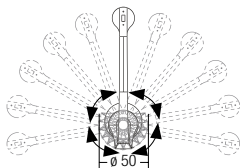

Orientable 360°.

LED superior y inferior con telecomando.

codice
code

cavo elettrico cm
electric cable cm

imballo cm SH = Shade
imballo cm ST = structure

peso netto kg.
net weight kg.

peso lordo kg.
gross weight kg.

lampadina
bulb

Led incluso/
Led included

Led 25W - (Led Sup.
3W - Led Inf. 22W)
- lm 1408
- lux a 0,8 m da terra:
260-300 LUX

0808-10

SUP. 225x152x106 h.
8 800 100 39 72

SUP. 8

SUP. 20

250