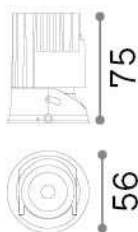

## Technical info

<b>Net weight</b>	0.3 kg
<b>Insulation class</b>	II
<b>Protection index</b>	IP20
<b>Compliance</b>	CE
<b>Operating temperature</b>	0° ~ +40 °C
<b>Dimmer</b>	NO, On-Off
<b>Power output</b>	220-240 V AC 50/60 Hz
<b>Power supply</b>	Separate, included Replaceable (by qualified operators only), electronic, tridonic
<b>Accessories not included</b>	Frame, Reflector, Narrow beam lens, Honeycomb filter, Dimmable driver